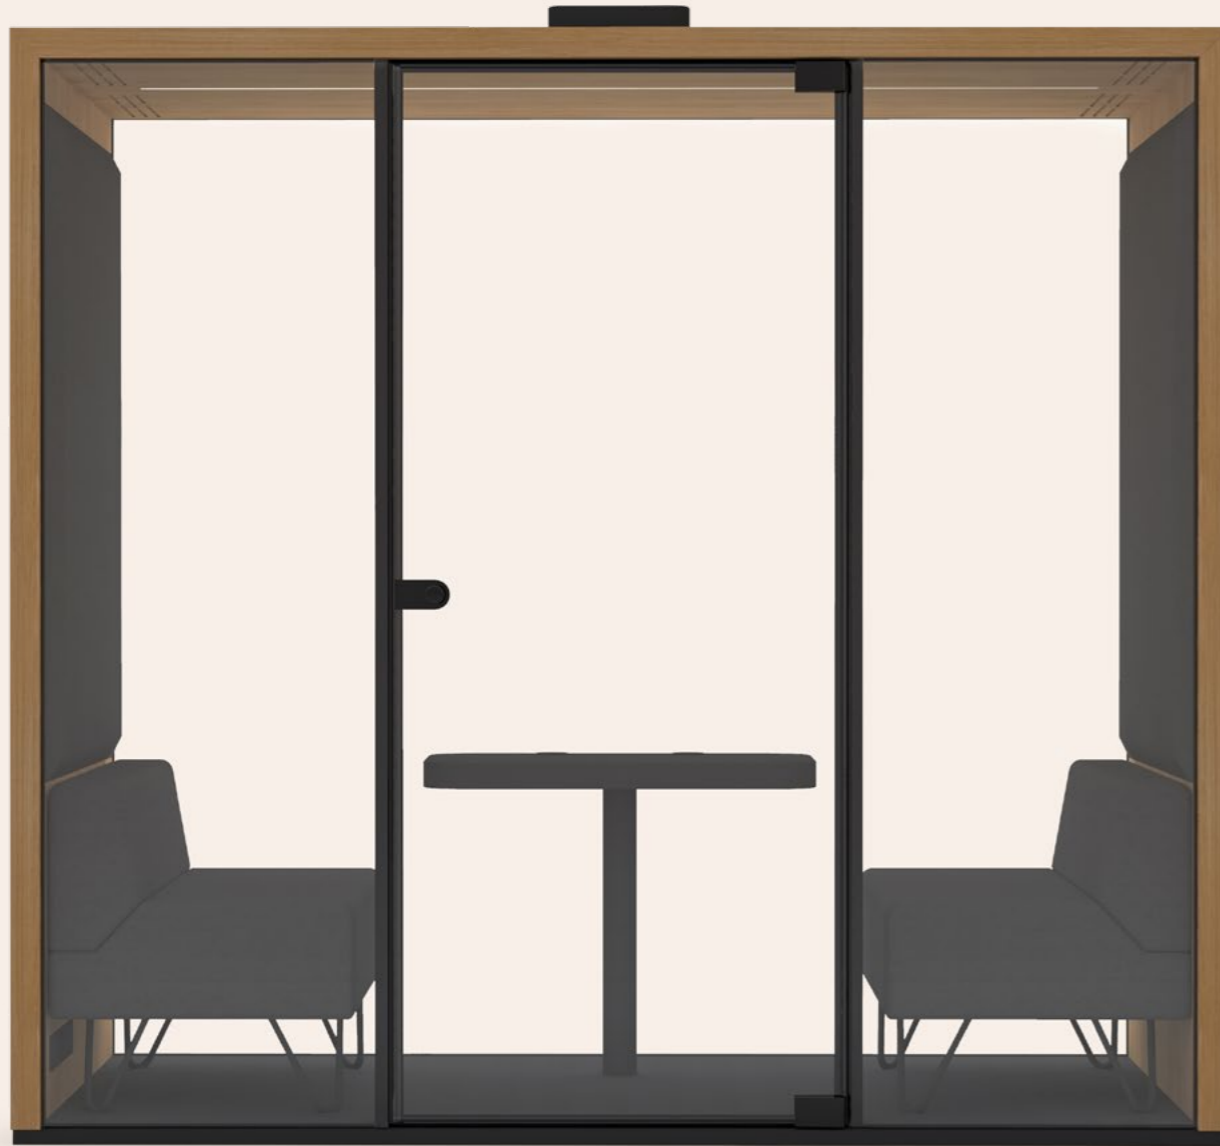

LB7 TABLE
Product number: LT0700
Accessory: 2 power sockets
Electric table to adjust height

CLOTHES HOOK
Product number: ACCCH01

SCREEN HOLDER GLASS
Product number: ACCSH02
Capacity: 40" screen

SCREEN HOLDER ROOF
Product number: ACCSH03
Capacity: 40" screen

SCREEN HOLDER WALL
Product number: ACCSH01
Capacity: 40" screen

LOHKO BOX LAYOUTS

Lohko Box is a soundproof workspace that is highly customisable for different purposes. It is easy to modify as a meeting room, workstation, video conference room or a place to unwind. One product - multiple functional layouts.