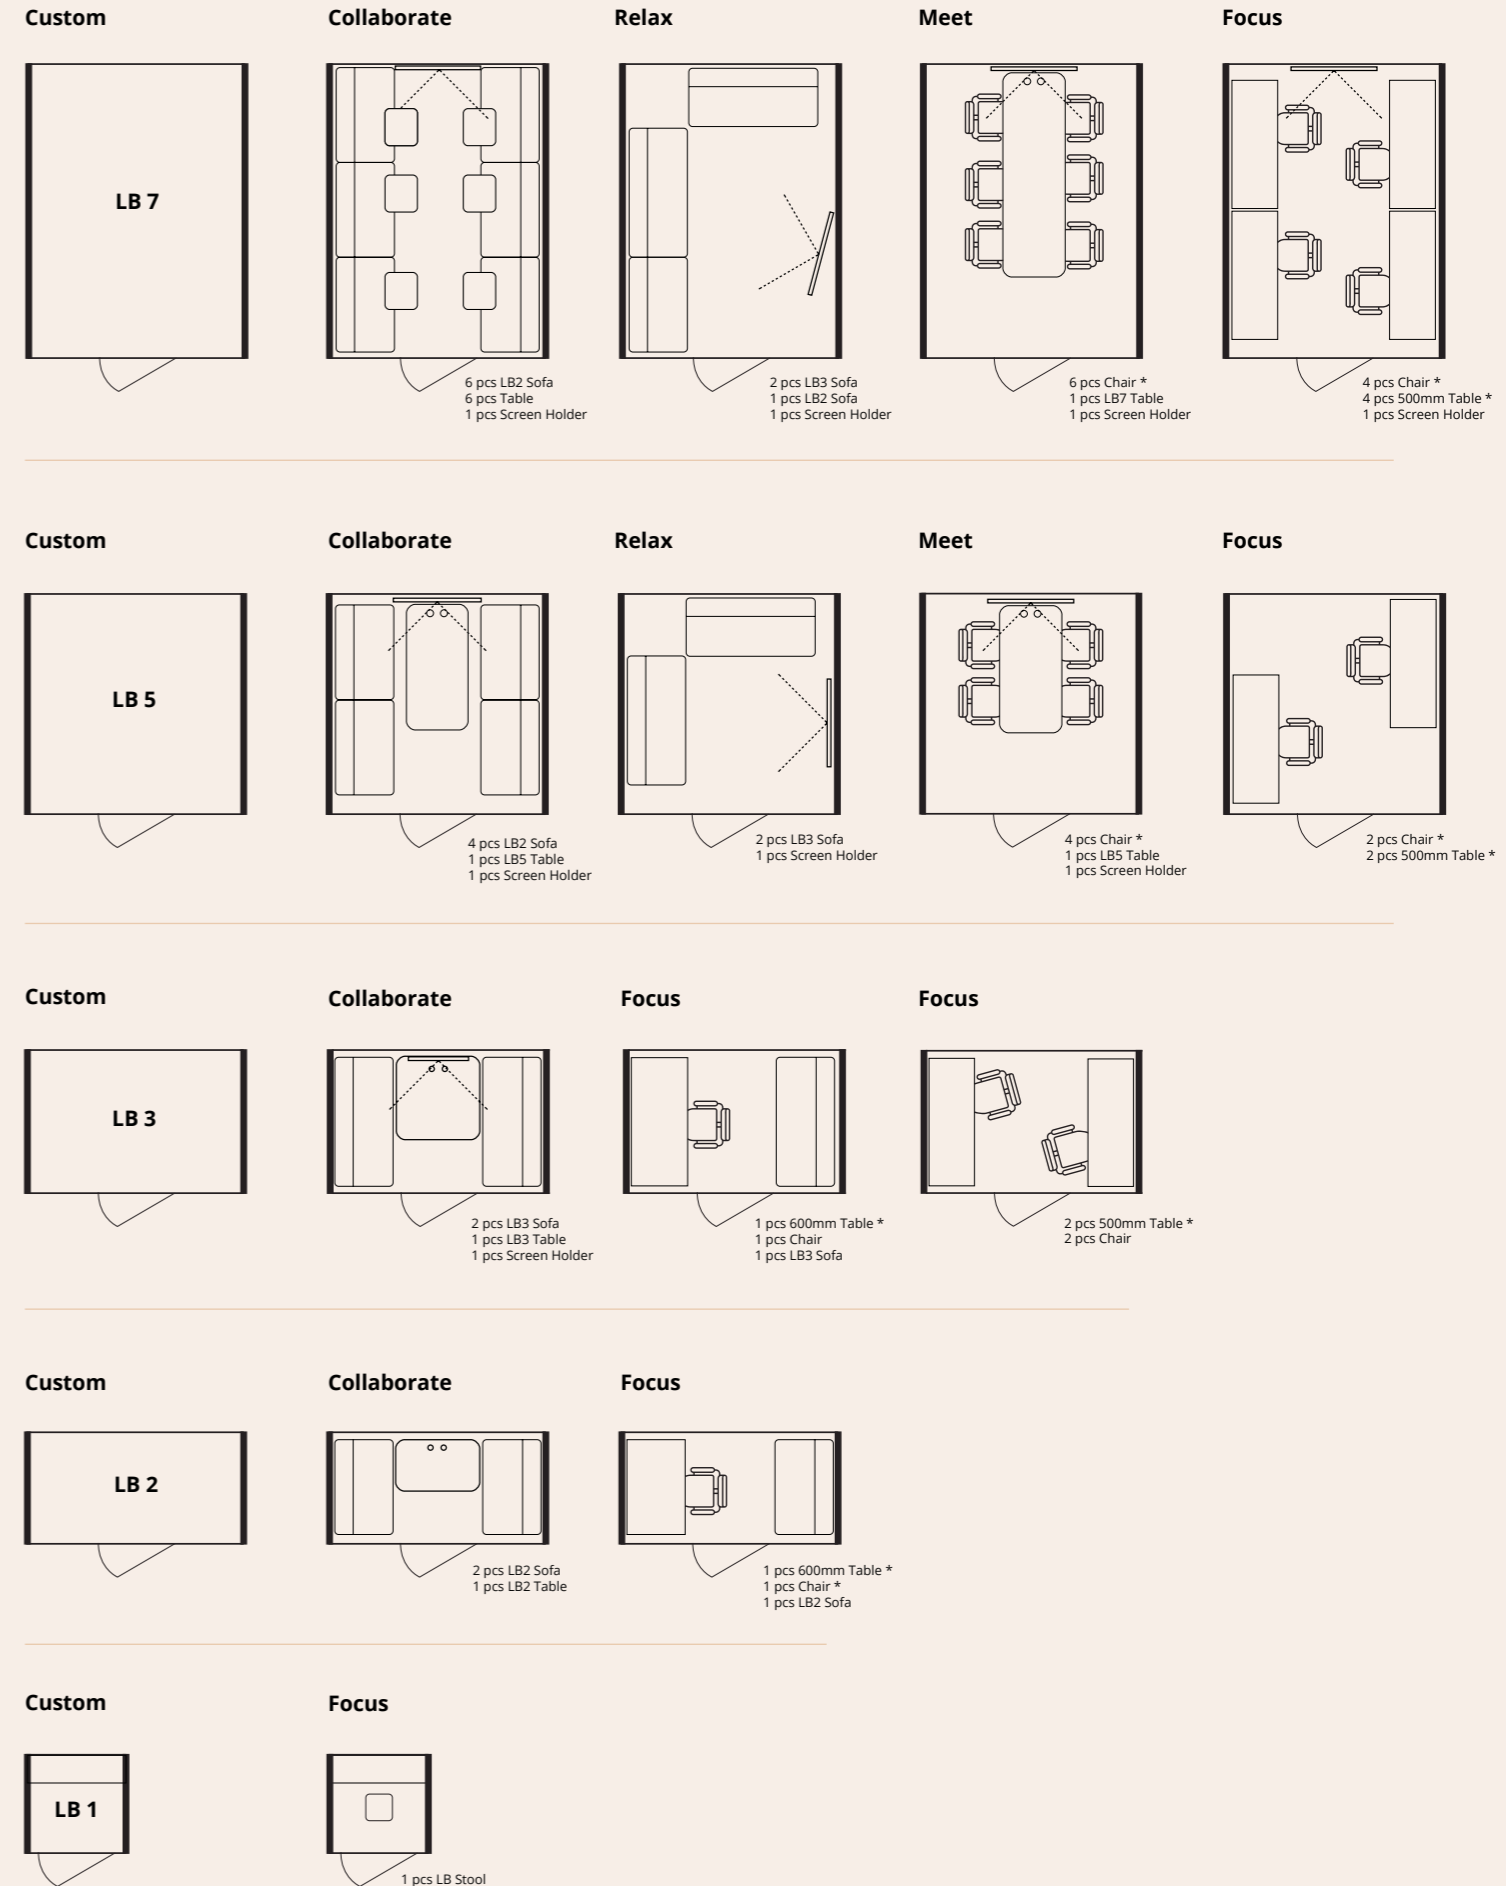

LB2 TABLE
Product number: LT0200
Accessory: 2 power sockets

LB3 TABLE
Product number: LT0300
Accessory: 2 power sockets

LB5 TABLE
Product number: LT0500
Accessory: 2 power sockets
Electric table to adjust height

LB7 TABLE
Product number: LT0700
Accessory: 2 power sockets
Electric table to adjust height

CLOTHES HOOK
Product number: ACCCH01

SCREEN HOLDER GLASS
Product number: ACCSH02
Capacity: 40" screen

SCREEN HOLDER ROOF
Product number: ACCSH03
Capacity: 40" screen

SCREEN HOLDER WALL
Product number: ACCSH01
Capacity: 40" screen

LOHKO BOX LAYOUTS

Lohko Box is a soundproof workspace that is highly customisable for different purposes. It is easy to modify as a meeting room, workstation, video conference room or a place to unwind. One product - multiple functional layouts.