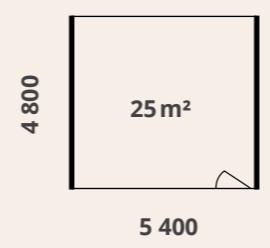

LOHKO FLEX 25

Flex 25 is the second largest in the series. Even at full capacity of 16, you can host productive meetings or conferences with more than enough airflow and comfort. Suitable choice for an office that needs an extra spacious conference room.