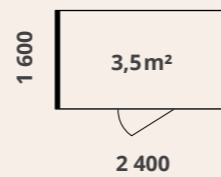

LOHKO BOX 2

Ideal office booth for 1 or 2 people. Can be set up as a personal workstation or a small meeting room. Optimal for private work.

LOHKO BOX 3

Optimal workspace for 1 to 4 people. It can be used as a spacious workstation for one or a productive co-working space..