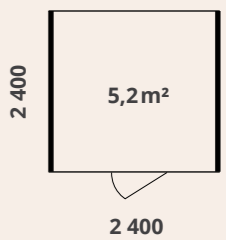

LOHKO BOX 3

Optimal workspace for 1 to 4 people. It can be used as a spacious workstation for one or a productive co-working space..

LOHKO BOX 5

Medium-sized workspace for up to 5 people. It is the ideal place for small teams to brainstorm and work on projects in a comfortable and peaceful environment.