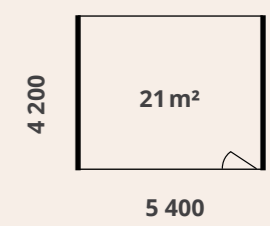

LOHKO FLEX 21

Facilitate a full team of up to 14 people! Flex 21 works conveniently as a conference room or a co-working space for a large team. The large size of this space is ideal for facilitating important conferences or presentations.