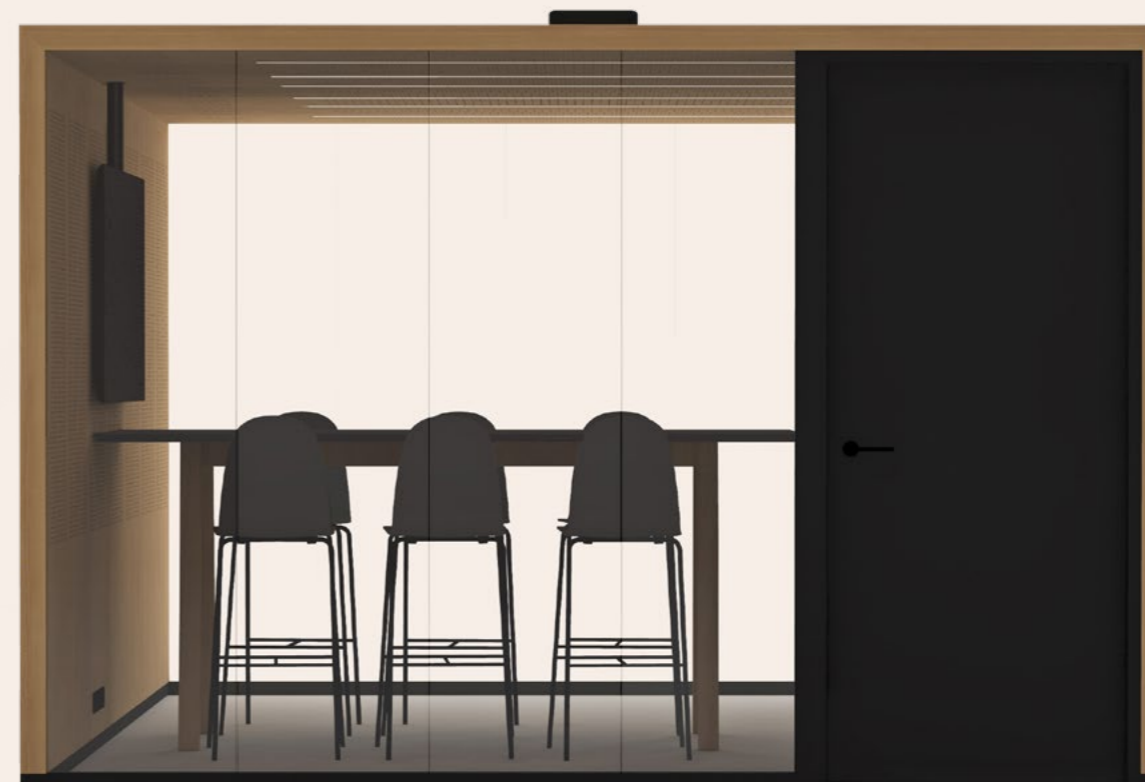

1 m² ... 7 m²

LOHKO BOX

LOHKO BOX is our classic design of compact soundproof workspaces. It covers most office space needs from the classic phone booth up to a 7-person conference room. The high-quality materials from glass and wall elements to acoustic panels are easy to customize to suit any interior. LOHKO BOX workspaces guarantee the efficient use of square footage as it is the optimal combination of Scandinavian minimalism and functionality.

www.taigaconcept.com

10 m² ... 28 m²

LOHKO FLEX

LOHKO FLEX enables large spaces of up to 28 square meters. As the space scales, the smart electrics and the soundproofing systems expand accordingly. Without a floor structure, the space is agile, light and easy to assemble. The soundproofing is integrated in the perforated walls that are easy to clean and allow for flexible attachment of any office accessories. LOHKO FLEX allows you to create large and efficient zones for many uses.