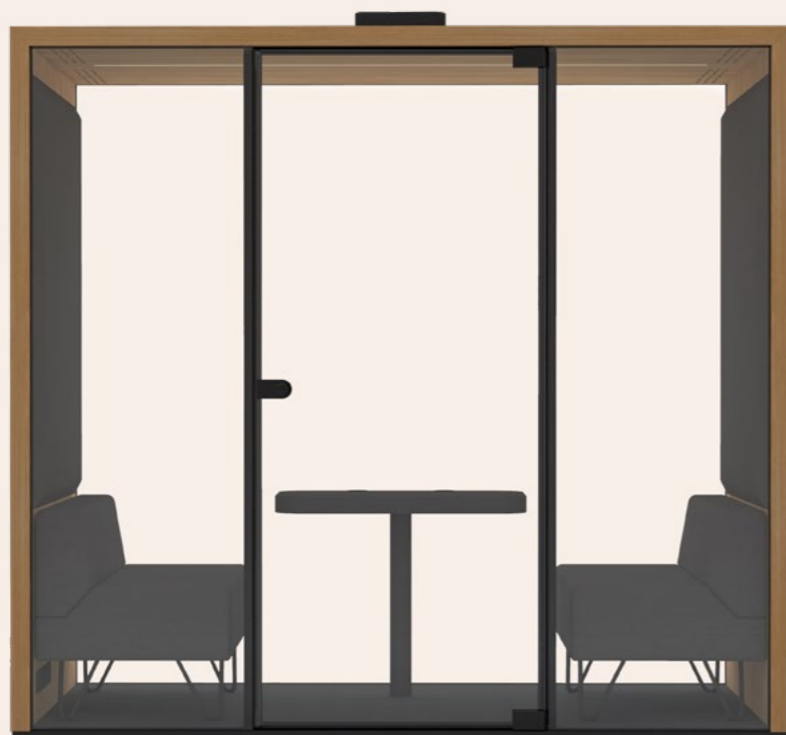

1 m² ... 7 m²

LOHKO BOX

LOHKO BOX is our classic design of compact soundproof workspaces. It covers most office space needs from the classic phone booth up to a 7-person conference room. The high-quality materials from glass and wall elements to acoustic panels are easy to customize to suit any interior. LOHKO BOX workspaces guarantee the efficient use of square footage as it is the optimal combination of Scandinavian minimalism and functionality.

www.taigaconcept.com

10 m² ... 28 m²

LOHKO FLEX

LOHKO FLEX enables large spaces of up to 28 square meters. As the space scales, the smart electrics and the soundproofing systems expand accordingly. Without a floor structure, the space is agile, light and easy to assemble. The soundproofing is integrated in the perforated walls that are easy to clean and allow for flexible attachment of any office accessories. LOHKO FLEX allows you to create large and efficient zones for many uses.