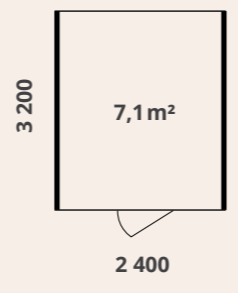

LOHKO BOX 5

Medium-sized workspace for up to 5 people. It is the ideal place for small teams to brainstorm and work on projects in a comfortable and peaceful environment.

LOHKO BOX 7

Efficient conference room or coworking space for up to 7 people. There's plenty of space for a conference table, tv and anything else your team needs for productive meetings.