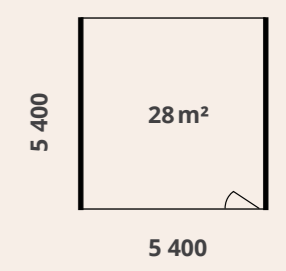

LOHKO FLEX 28

The biggest space of the Flex series can accommodate up to 18 people. Whether you need a quiet office, a waiting room or a place to unwind, it should be able to fulfil even the largest space needs of modern work environments.