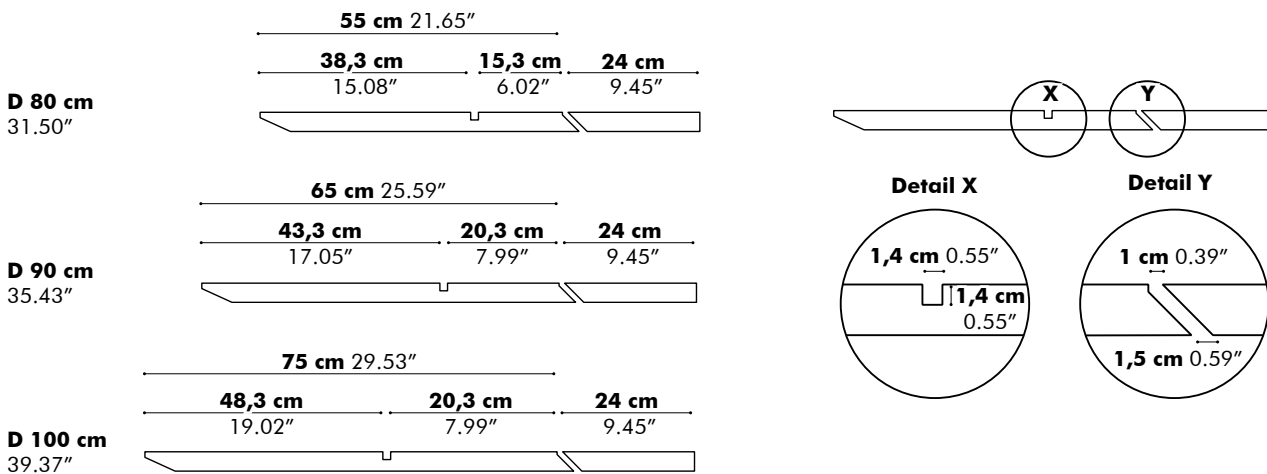

For more information on selecting the right socket for your region: visit www.iec.ch/worldplugs

- F  NL|DE|LUX
- E  BE|FR
- G  UK
- B  US

Detailed Dimensions

BuzziPicNic Desk with Tabletop Wood

Low

High

D: 80 cm 31.50", 90 cm 35.43" or 100 cm 39.37"

Value for a and b depends on the length of the PicNic Desk

L	120 cm 47.24"	140 cm 55.12"	160 cm 62.99"	180 cm 70.87"	200 cm 78.74"	220 cm 86.61"	240 cm 94.49"
a	28 cm 11.02"	33 cm 12.99"	38 cm 14.96"	38 cm 14.96"	38 cm 14.96"	38 cm 14.96"	43 cm 16.93"
b	10 cm 3.94"	15 cm 5.90"	20 cm 7.87"	20 cm 7.87"	20 cm 7.87"	20 cm 7.87"	25 cm 9.84"

BuzziPicNic Desk with Tabletop HPL

Low

High

* Optional

D: 80 cm 31.50", 90 cm 35.43" or 100 cm 39.37"

Value for a and b depends on the length of the PicNic Desk

L	120 cm 47.24"	140 cm 55.12"	160 cm 62.99"	180 cm 70.87"	200 cm 78.74"	220 cm 86.61"	240 cm 94.49"
a	28 cm 11.02"	33 cm 12.99"	38 cm 14.96"	38 cm 14.96"	38 cm 14.96"	38 cm 14.96"	43 cm 16.93"
b	10 cm 3.94"	15 cm 5.90"	20 cm 7.87"	20 cm 7.87"	20 cm 7.87"	20 cm 7.87"	25 cm 9.84"