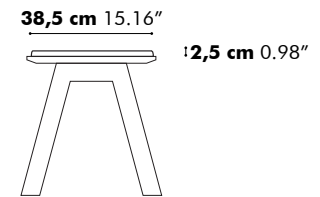

Low

High

Detail X

D 50 cm
19.69"

Value for b depends on the length of the PicNic Side

L	160 cm 62.99"	180 cm 70.87"	200 cm 78.74"	220 cm 86.61"	240 cm 94.49"
b	15 cm 5.90"	20 cm 7.87"	30 cm 11.81"	30 cm 11.81"	30 cm 11.81"

BuzziPicNic Side with Tabletop HPL

Low

High

Value for b depends on the length of the PicNic Side

L	160 cm 62.99"	180 cm 70.87"	200 cm 78.74"	220 cm 86.61"	240 cm 94.49"
b	15 cm 5.90"	20 cm 7.87"	30 cm 11.81"	30 cm 11.81"	30 cm 11.81"

BuzziPicNic WorkBench with Tabletop Wood

BuzziPicNic WorkBench with Tabletop HPL

BuzziPicNic Bench

116 cm 45.66"

with cushion

136 cm 53.54"

with cushion

BuzziPicNic Round

Detail X

Detail Y

	R1	R2	R3
Ø 160 cm	38 cm 14.96"	15 cm 5.91"	48 cm 18.90"
Ø 200 cm	48 cm 18.90"	25 cm 9.84"	48 cm 18.90"

Weights

PicNic Desk Low

Depth	Length	Weight
80 cm 31.50"	120 cm 47.24"	41,47 kg 91.43 lbs
	140 cm 55.12"	45,55 kg 100.42 lbs
	160 cm 62.99"	51,62 kg 113.80 lbs
	180 cm 70.87"	56,14 kg 123.77 lbs
	200 cm 78.74"	60,66 kg 133.73 lbs
	220 cm 86.61"	65,18 kg 143.70 lbs
	240 cm 94.49"	69,26 kg 152.69 lbs
90 cm 35.43"	120 cm 47.24"	45,98 kg 101.37 lbs
	140 cm 55.12"	50,52 kg 111.38 lbs
	160 cm 62.99"	57,33 kg 126.39 lbs
	180 cm 70.87"	62,31 kg 137.37 lbs
	200 cm 78.74"	67,28 kg 148.33 lbs
	220 cm 86.61"	72,26 kg 159.31 lbs
	240 cm 94.49"	76,79 kg 169.29 lbs
100 cm 39.37"	120 cm 47.24"	50,49 kg 111.31 lbs
	140 cm 55.12"	55,48 kg 122.31 lbs
	160 cm 62.99"	63,04 kg 138.98 lbs
	180 cm 70.87"	68,47 kg 150.95 lbs
	200 cm 78.74"	73,54 kg 162.13 lbs
	220 cm 86.61"	79,33 kg 174.89 lbs
	240 cm 94.49"	84,32 kg 185.89 lbs