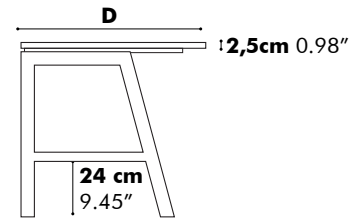

For more information on selecting the right socket for your region: visit www.iec.ch/worldplugs

- F  NL|DE|LUX
- E  BE|FR
- G  UK
- B  US

Detailed Dimensions

BuzziPicNic Desk with Tabletop Wood

Low

High

D: 80 cm 31.50", 90 cm 35.43" or 100 cm 39.37"

Value for a and b depends on the length of the PicNic Desk

L	120 cm 47.24"	140 cm 55.12"	160 cm 62.99"	180 cm 70.87"	200 cm 78.74"	220 cm 86.61"	240 cm 94.49"
a	28 cm 11.02"	33 cm 12.99"	38 cm 14.96"	38 cm 14.96"	38 cm 14.96"	38 cm 14.96"	43 cm 16.93"
b	10 cm 3.94"	15 cm 5.90"	20 cm 7.87"	20 cm 7.87"	20 cm 7.87"	20 cm 7.87"	25 cm 9.84"

BuzziPicNic Desk with Tabletop HPL

Low

High

* Optional

D: 80 cm 31.50", 90 cm 35.43" or 100 cm 39.37"

Value for a and b depends on the length of the PicNic Desk

L	120 cm 47.24"	140 cm 55.12"	160 cm 62.99"	180 cm 70.87"	200 cm 78.74"	220 cm 86.61"	240 cm 94.49"
a	28 cm 11.02"	33 cm 12.99"	38 cm 14.96"	38 cm 14.96"	38 cm 14.96"	38 cm 14.96"	43 cm 16.93"
b	10 cm 3.94"	15 cm 5.90"	20 cm 7.87"	20 cm 7.87"	20 cm 7.87"	20 cm 7.87"	25 cm 9.84"