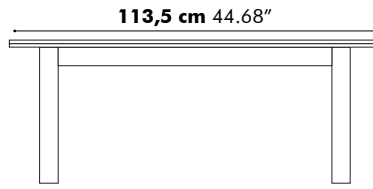

Low

High

Detail X

D 50 cm
19.69"

Value for b depends on the length of the PicNic Side

L	160 cm 62.99"	180 cm 70.87"	200 cm 78.74"	220 cm 86.61"	240 cm 94.49"
b	15 cm 5.90"	20 cm 7.87"	30 cm 11.81"	30 cm 11.81"	30 cm 11.81"

BuzziPicNic Side with Tabletop HPL

Low

High

Value for b depends on the length of the PicNic Side

L	160 cm 62.99"	180 cm 70.87"	200 cm 78.74"	220 cm 86.61"	240 cm 94.49"
b	15 cm 5.90"	20 cm 7.87"	30 cm 11.81"	30 cm 11.81"	30 cm 11.81"

BuzziPicNic WorkBench with Tabletop Wood

BuzziPicNic WorkBench with Tabletop HPL

BuzziPicNic Bench

116 cm 45.66"

with cushion

136 cm 53.54"

with cushion

BuzziPicNic Round

Detail X

Detail Y

	R1	R2	R3
Ø 160 cm	38 cm 14.96"	15 cm 5.91"	48 cm 18.90"
Ø 200 cm	48 cm 18.90"	25 cm 9.84"	48 cm 18.90"

Weights

PicNic Desk Low

Depth	Length	Weight
80 cm 31.50"	120 cm 47.24"	41,47 kg 91.43 lbs
	140 cm 55.12"	45,55 kg 100.42 lbs
	160 cm 62.99"	51,62 kg 113.80 lbs
	180 cm 70.87"	56,14 kg 123.77 lbs
	200 cm 78.74"	60,66 kg 133.73 lbs
	220 cm 86.61"	65,18 kg 143.70 lbs
	240 cm 94.49"	69,26 kg 152.69 lbs
90 cm 35.43"	120 cm 47.24"	45,98 kg 101.37 lbs
	140 cm 55.12"	50,52 kg 111.38 lbs
	160 cm 62.99"	57,33 kg 126.39 lbs
	180 cm 70.87"	62,31 kg 137.37 lbs
	200 cm 78.74"	67,28 kg 148.33 lbs
	220 cm 86.61"	72,26 kg 159.31 lbs
	240 cm 94.49"	76,79 kg 169.29 lbs
100 cm 39.37"	120 cm 47.24"	50,49 kg 111.31 lbs
	140 cm 55.12"	55,48 kg 122.31 lbs
	160 cm 62.99"	63,04 kg 138.98 lbs
	180 cm 70.87"	68,47 kg 150.95 lbs
	200 cm 78.74"	73,54 kg 162.13 lbs
	220 cm 86.61"	79,33 kg 174.89 lbs
	240 cm 94.49"	84,32 kg 185.89 lbs