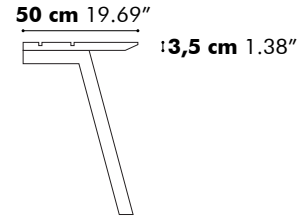

Detail Y

D: 80 cm 31.50", 90 cm 35.43", 100 cm 39.37" or 120 cm 47.24"

Value for a and b depends on the length of the PicNic Desk

L	160 cm 62.99"	180 cm 70.87"	200 cm 78.74"	220 cm 86.61"	240 cm 94.49"
b	15 cm 5.90"	20 cm 7.87"	30 cm 11.81"	30 cm 11.81"	30 cm 11.81"

* This size is only available for BuzziPicNic Meet High

BuzziPicNic Meet with Tabletop HPL

Low

High

* Optional

D: 80 cm 31.50", 90 cm 35.43", 100 cm 39.37" or 120 cm 39.37"**

Value for a and b depends on the length of the PicNic Desk

L	160 cm 62.99"	180 cm 70.87"	200 cm 78.74"	220 cm 86.61"	240 cm 94.49"
b	15 cm 5.90"	20 cm 7.87"	30 cm 11.81"	30 cm 11.81"	30 cm 11.81"

** This size is only available for BuzziPicNic Meet High

BuzziPicNic Side with Tabletop Wood

Low

High

Detail X

D 50 cm
19.69"

Value for b depends on the length of the PicNic Side

L	160 cm 62.99"	180 cm 70.87"	200 cm 78.74"	220 cm 86.61"	240 cm 94.49"
b	15 cm 5.90"	20 cm 7.87"	30 cm 11.81"	30 cm 11.81"	30 cm 11.81"