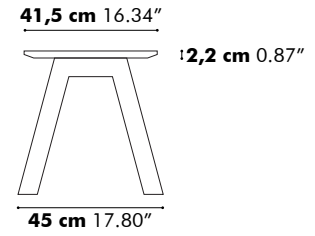

Low

High

Detail X

D 50 cm
19.69"

Value for b depends on the length of the PicNic Side

L	160 cm 62.99"	180 cm 70.87"	200 cm 78.74"	220 cm 86.61"	240 cm 94.49"
b	15 cm 5.90"	20 cm 7.87"	30 cm 11.81"	30 cm 11.81"	30 cm 11.81"

BuzziPicNic Side with Tabletop HPL

Low

High

Value for b depends on the length of the PicNic Side

L	160 cm 62.99"	180 cm 70.87"	200 cm 78.74"	220 cm 86.61"	240 cm 94.49"
b	15 cm 5.90"	20 cm 7.87"	30 cm 11.81"	30 cm 11.81"	30 cm 11.81"

BuzziPicNic WorkBench with Tabletop Wood

BuzziPicNic WorkBench with Tabletop HPL

BuzziPicNic Bench

116 cm 45.66"

with cushion

136 cm 53.54"

with cushion

BuzziPicNic Round

Detail X

Detail Y

	R1	R2	R3
Ø 160 cm	38 cm 14.96"	15 cm 5.91"	48 cm 18.90"
Ø 200 cm	48 cm 18.90"	25 cm 9.84"	48 cm 18.90"

Weights

PicNic Desk Low

Depth	Length	Weight
80 cm 31.50"	120 cm 47.24"	41,47 kg 91.43 lbs
	140 cm 55.12"	45,55 kg 100.42 lbs
	160 cm 62.99"	51,62 kg 113.80 lbs
	180 cm 70.87"	56,14 kg 123.77 lbs
	200 cm 78.74"	60,66 kg 133.73 lbs
	220 cm 86.61"	65,18 kg 143.70 lbs
	240 cm 94.49"	69,26 kg 152.69 lbs
90 cm 35.43"	120 cm 47.24"	45,98 kg 101.37 lbs
	140 cm 55.12"	50,52 kg 111.38 lbs
	160 cm 62.99"	57,33 kg 126.39 lbs
	180 cm 70.87"	62,31 kg 137.37 lbs
	200 cm 78.74"	67,28 kg 148.33 lbs
	220 cm 86.61"	72,26 kg 159.31 lbs
	240 cm 94.49"	76,79 kg 169.29 lbs
100 cm 39.37"	120 cm 47.24"	50,49 kg 111.31 lbs
	140 cm 55.12"	55,48 kg 122.31 lbs
	160 cm 62.99"	63,04 kg 138.98 lbs
	180 cm 70.87"	68,47 kg 150.95 lbs
	200 cm 78.74"	73,54 kg 162.13 lbs
	220 cm 86.61"	79,33 kg 174.89 lbs
	240 cm 94.49"	84,32 kg 185.89 lbs