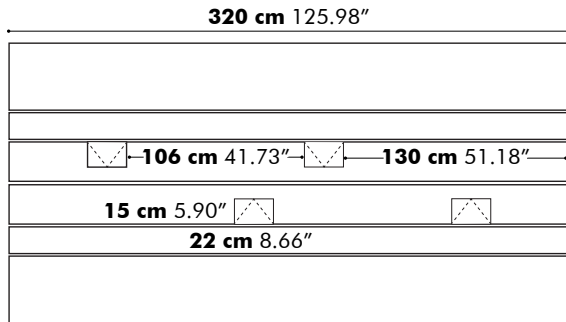

BuzziPicNic WorkBench with Tabletop Wood

BuzziPicNic WorkBench with Tabletop HPL