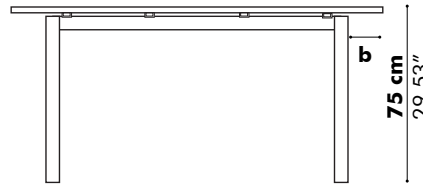

BuzziPicNic Desk with Tabletop HPL

Low

High

* Optional

D: 80 cm 31.50", 90 cm 35.43" or 100 cm 39.37"

Value for a and b depends on the length of the PicNic Desk

L	120 cm 47.24"	140 cm 55.12"	160 cm 62.99"	180 cm 70.87"	200 cm 78.74"	220 cm 86.61"	240 cm 94.49"
a	28 cm 11.02"	33 cm 12.99"	38 cm 14.96"	38 cm 14.96"	38 cm 14.96"	38 cm 14.96"	43 cm 16.93"
b	10 cm 3.94"	15 cm 5.90"	20 cm 7.87"	20 cm 7.87"	20 cm 7.87"	20 cm 7.87"	25 cm 9.84"

BuzziPicNic Meet with Tabletop Wood

Low

High

D 80 cm*
31.50"

D 90 cm
35.43"

D 100 cm
39.37"

D 120 cm
47.24"

Detail X

Detail Y

D: 80 cm 31.50", 90 cm 35.43", 100 cm 39.37" or 120 cm 47.24"

Value for a and b depends on the length of the PicNic Desk

L	160 cm 62.99"	180 cm 70.87"	200 cm 78.74"	220 cm 86.61"	240 cm 94.49"
b	15 cm 5.90"	20 cm 7.87"	30 cm 11.81"	30 cm 11.81"	30 cm 11.81"

* This size is only available for BuzziPicNic Meet High

BuzziPicNic Meet with Tabletop HPL

Low

High

* Optional

D: 80 cm 31.50", 90 cm 35.43", 100 cm 39.37" or 120 cm 39.37"**

Value for a and b depends on the length of the PicNic Desk