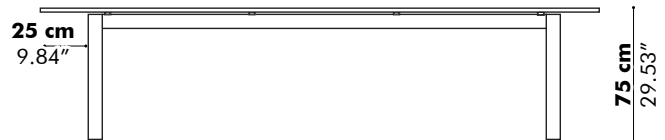

L	160 cm 62.99"	180 cm 70.87"	200 cm 78.74"	220 cm 86.61"	240 cm 94.49"
b	15 cm 5.90"	20 cm 7.87"	30 cm 11.81"	30 cm 11.81"	30 cm 11.81"

** This size is only available for BuzziPicNic Meet High

BuzziPicNic Side with Tabletop Wood

Low

High

Detail X

D 50 cm
19.69"

Value for b depends on the length of the PicNic Side

L	160 cm 62.99"	180 cm 70.87"	200 cm 78.74"	220 cm 86.61"	240 cm 94.49"
b	15 cm 5.90"	20 cm 7.87"	30 cm 11.81"	30 cm 11.81"	30 cm 11.81"

BuzziPicNic Side with Tabletop HPL

Low

High

Value for b depends on the length of the PicNic Side

L	160 cm 62.99"	180 cm 70.87"	200 cm 78.74"	220 cm 86.61"	240 cm 94.49"
b	15 cm 5.90"	20 cm 7.87"	30 cm 11.81"	30 cm 11.81"	30 cm 11.81"

BuzziPicNic WorkBench with Tabletop Wood

BuzziPicNic WorkBench with Tabletop HPL

BuzziPicNic Bench

116 cm 45.66"

with cushion

136 cm 53.54"

with cushion

BuzziPicNic Round