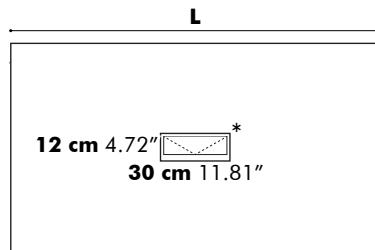

Detail Y

D: 80 cm 31.50", 90 cm 35.43", 100 cm 39.37" or 120 cm 47.24"

Value for a and b depends on the length of the PicNic Desk

L	160 cm 62.99"	180 cm 70.87"	200 cm 78.74"	220 cm 86.61"	240 cm 94.49"
b	15 cm 5.90"	20 cm 7.87"	30 cm 11.81"	30 cm 11.81"	30 cm 11.81"

* This size is only available for BuzziPicNic Meet High

BuzziPicNic Meet with Tabletop HPL

Low

High

* Optional

D: 80 cm 31.50", 90 cm 35.43", 100 cm 39.37" or 120 cm 39.37"**

Value for a and b depends on the length of the PicNic Desk

L	160 cm 62.99"	180 cm 70.87"	200 cm 78.74"	220 cm 86.61"	240 cm 94.49"
b	15 cm 5.90"	20 cm 7.87"	30 cm 11.81"	30 cm 11.81"	30 cm 11.81"

** This size is only available for BuzziPicNic Meet High

BuzziPicNic Side with Tabletop Wood

Low

High

Detail X

D 50 cm
19.69"

Value for b depends on the length of the PicNic Side

L	160 cm 62.99"	180 cm 70.87"	200 cm 78.74"	220 cm 86.61"	240 cm 94.49"
b	15 cm 5.90"	20 cm 7.87"	30 cm 11.81"	30 cm 11.81"	30 cm 11.81"