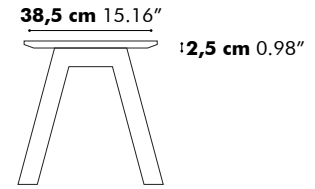

Low

High

Detail X

D 50 cm
19.69"

Value for b depends on the length of the PicNic Side

L	160 cm 62.99"	180 cm 70.87"	200 cm 78.74"	220 cm 86.61"	240 cm 94.49"
b	15 cm 5.90"	20 cm 7.87"	30 cm 11.81"	30 cm 11.81"	30 cm 11.81"

BuzziPicNic Side with Tabletop HPL

Low

High

Value for b depends on the length of the PicNic Side

L	160 cm 62.99"	180 cm 70.87"	200 cm 78.74"	220 cm 86.61"	240 cm 94.49"
b	15 cm 5.90"	20 cm 7.87"	30 cm 11.81"	30 cm 11.81"	30 cm 11.81"

BuzziPicNic WorkBench with Tabletop Wood

BuzziPicNic WorkBench with Tabletop HPL

BuzziPicNic Bench

116 cm 45.66"

with cushion

136 cm 53.54"

with cushion

BuzziPicNic Round

Detail X

Detail Y

	R1	R2	R3
Ø 160 cm	38 cm 14.96"	15 cm 5.91"	48 cm 18.90"
Ø 200 cm	48 cm 18.90"	25 cm 9.84"	48 cm 18.90"

Weights

PicNic Desk Low

Depth	Length	Weight
80 cm 31.50"	120 cm 47.24"	41,47 kg 91.43 lbs
	140 cm 55.12"	45,55 kg 100.42 lbs
	160 cm 62.99"	51,62 kg 113.80 lbs
	180 cm 70.87"	56,14 kg 123.77 lbs
	200 cm 78.74"	60,66 kg 133.73 lbs
	220 cm 86.61"	65,18 kg 143.70 lbs
	240 cm 94.49"	69,26 kg 152.69 lbs
90 cm 35.43"	120 cm 47.24"	45,98 kg 101.37 lbs
	140 cm 55.12"	50,52 kg 111.38 lbs
	160 cm 62.99"	57,33 kg 126.39 lbs
	180 cm 70.87"	62,31 kg 137.37 lbs
	200 cm 78.74"	67,28 kg 148.33 lbs
	220 cm 86.61"	72,26 kg 159.31 lbs
	240 cm 94.49"	76,79 kg 169.29 lbs
100 cm 39.37"	120 cm 47.24"	50,49 kg 111.31 lbs
	140 cm 55.12"	55,48 kg 122.31 lbs
	160 cm 62.99"	63,04 kg 138.98 lbs
	180 cm 70.87"	68,47 kg 150.95 lbs
	200 cm 78.74"	73,54 kg 162.13 lbs
	220 cm 86.61"	79,33 kg 174.89 lbs
	240 cm 94.49"	84,32 kg 185.89 lbs