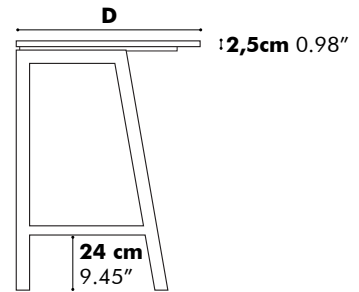

For more information on selecting the right socket for your region: visit www.iec.ch/worldplugs

- F  NL|DE|LUX
- E  BE|FR
- G  UK
- B  US

Detailed Dimensions

BuzziPicNic Desk with Tabletop Wood

Low

High

D: 80 cm 31.50", 90 cm 35.43" or 100 cm 39.37"

Value for a and b depends on the length of the PicNic Desk

L	120 cm 47.24"	140 cm 55.12"	160 cm 62.99"	180 cm 70.87"	200 cm 78.74"	220 cm 86.61"	240 cm 94.49"
a	28 cm 11.02"	33 cm 12.99"	38 cm 14.96"	38 cm 14.96"	38 cm 14.96"	38 cm 14.96"	43 cm 16.93"
b	10 cm 3.94"	15 cm 5.90"	20 cm 7.87"	20 cm 7.87"	20 cm 7.87"	20 cm 7.87"	25 cm 9.84"

BuzziPicNic Desk with Tabletop HPL

Low

High

* Optional

D: 80 cm 31.50", 90 cm 35.43" or 100 cm 39.37"

Value for a and b depends on the length of the PicNic Desk

L	120 cm 47.24"	140 cm 55.12"	160 cm 62.99"	180 cm 70.87"	200 cm 78.74"	220 cm 86.61"	240 cm 94.49"
a	28 cm 11.02"	33 cm 12.99"	38 cm 14.96"	38 cm 14.96"	38 cm 14.96"	38 cm 14.96"	43 cm 16.93"
b	10 cm 3.94"	15 cm 5.90"	20 cm 7.87"	20 cm 7.87"	20 cm 7.87"	20 cm 7.87"	25 cm 9.84"