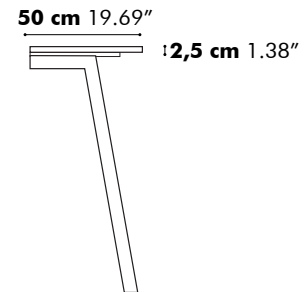

Detail Y

D: 80 cm 31.50", 90 cm 35.43", 100 cm 39.37" or 120 cm 47.24"

Value for a and b depends on the length of the PicNic Desk

L	160 cm 62.99"	180 cm 70.87"	200 cm 78.74"	220 cm 86.61"	240 cm 94.49"
b	15 cm 5.90"	20 cm 7.87"	30 cm 11.81"	30 cm 11.81"	30 cm 11.81"

L	160 cm 62.99"	180 cm 70.87"	200 cm 78.74"	220 cm 86.61"	240 cm 94.49"
b	15 cm 5.90"	20 cm 7.87"	30 cm 11.81"	30 cm 11.81"	30 cm 11.81"

** This size is only available for BuzziPicNic Meet High

BuzziPicNic Side with Tabletop Wood

Low

High

Detail X

D 50 cm
19.69"

Value for b depends on the length of the PicNic Side

L	160 cm 62.99"	180 cm 70.87"	200 cm 78.74"	220 cm 86.61"	240 cm 94.49"
b	15 cm 5.90"	20 cm 7.87"	30 cm 11.81"	30 cm 11.81"	30 cm 11.81"

BuzziPicNic Side with Tabletop HPL

Low

High

Value for b depends on the length of the PicNic Side

L	160 cm 62.99"	180 cm 70.87"	200 cm 78.74"	220 cm 86.61"	240 cm 94.49"
b	15 cm 5.90"	20 cm 7.87"	30 cm 11.81"	30 cm 11.81"	30 cm 11.81"