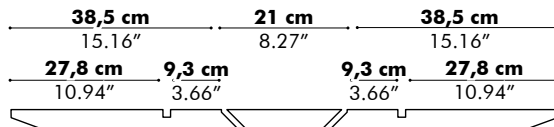

Value for a and b depends on the length of the PicNic Desk

L	120 cm 47.24"	140 cm 55.12"	160 cm 62.99"	180 cm 70.87"	200 cm 78.74"	220 cm 86.61"	240 cm 94.49"
a	28 cm 11.02"	33 cm 12.99"	38 cm 14.96"	38 cm 14.96"	38 cm 14.96"	38 cm 14.96"	43 cm 16.93"
b	10 cm 3.94"	15 cm 5.90"	20 cm 7.87"	20 cm 7.87"	20 cm 7.87"	20 cm 7.87"	25 cm 9.84"

BuzziPicNic Desk with Tabletop HPL

Low

High

* Optional

D: 80 cm 31.50", 90 cm 35.43" or 100 cm 39.37"

Value for a and b depends on the length of the PicNic Desk

L	120 cm 47.24"	140 cm 55.12"	160 cm 62.99"	180 cm 70.87"	200 cm 78.74"	220 cm 86.61"	240 cm 94.49"
a	28 cm 11.02"	33 cm 12.99"	38 cm 14.96"	38 cm 14.96"	38 cm 14.96"	38 cm 14.96"	43 cm 16.93"
b	10 cm 3.94"	15 cm 5.90"	20 cm 7.87"	20 cm 7.87"	20 cm 7.87"	20 cm 7.87"	25 cm 9.84"

BuzziPicNic Meet with Tabletop Wood

Low

High

D 80 cm*
31.50"

D 90 cm
35.43"

D 100 cm
39.37"

D 120 cm
47.24"

Detail X

Detail Y

D: 80 cm 31.50", 90 cm 35.43", 100 cm 39.37" or 120 cm 47.24"

Value for a and b depends on the length of the PicNic Desk

L	160 cm 62.99"	180 cm 70.87"	200 cm 78.74"	220 cm 86.61"	240 cm 94.49"
b	15 cm 5.90"	20 cm 7.87"	30 cm 11.81"	30 cm 11.81"	30 cm 11.81"