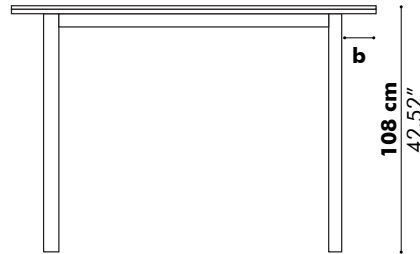

Detail Y

D: 80 cm 31.50", 90 cm 35.43", 100 cm 39.37" or 120 cm 47.24"

Value for a and b depends on the length of the PicNic Desk

L	160 cm 62.99"	180 cm 70.87"	200 cm 78.74"	220 cm 86.61"	240 cm 94.49"
b	15 cm 5.90"	20 cm 7.87"	30 cm 11.81"	30 cm 11.81"	30 cm 11.81"

* This size is only available for BuzziPicNic Meet High

BuzziPicNic Meet with Tabletop HPL

Low

High

* Optional

D: 80 cm 31.50", 90 cm 35.43", 100 cm 39.37" or 120 cm 39.37"**

Value for a and b depends on the length of the PicNic Desk

L	160 cm 62.99"	180 cm 70.87"	200 cm 78.74"	220 cm 86.61"	240 cm 94.49"
b	15 cm 5.90"	20 cm 7.87"	30 cm 11.81"	30 cm 11.81"	30 cm 11.81"

** This size is only available for BuzziPicNic Meet High

BuzziPicNic Side with Tabletop Wood

Low

High

Detail X

D 50 cm
19.69"

Value for b depends on the length of the PicNic Side

L	160 cm 62.99"	180 cm 70.87"	200 cm 78.74"	220 cm 86.61"	240 cm 94.49"
b	15 cm 5.90"	20 cm 7.87"	30 cm 11.81"	30 cm 11.81"	30 cm 11.81"