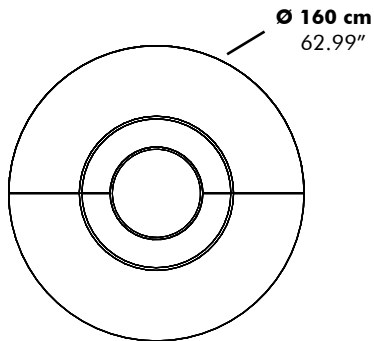

Low

High

Detail X

D 50 cm
19.69"

Value for b depends on the length of the PicNic Side

L	160 cm 62.99"	180 cm 70.87"	200 cm 78.74"	220 cm 86.61"	240 cm 94.49"
b	15 cm 5.90"	20 cm 7.87"	30 cm 11.81"	30 cm 11.81"	30 cm 11.81"

BuzziPicNic Side with Tabletop HPL

Low

High

Value for b depends on the length of the PicNic Side

L	160 cm 62.99"	180 cm 70.87"	200 cm 78.74"	220 cm 86.61"	240 cm 94.49"
b	15 cm 5.90"	20 cm 7.87"	30 cm 11.81"	30 cm 11.81"	30 cm 11.81"

BuzziPicNic WorkBench with Tabletop Wood

BuzziPicNic WorkBench with Tabletop HPL

BuzziPicNic Bench

116 cm 45.66"

with cushion

136 cm 53.54"

with cushion

BuzziPicNic Round

Detail X

Detail Y

	R1	R2	R3
Ø 160 cm	38 cm 14.96"	15 cm 5.91"	48 cm 18.90"
Ø 200 cm	48 cm 18.90"	25 cm 9.84"	48 cm 18.90"

Weights

PicNic Desk Low

Depth	Length	Weight
80 cm 31.50"	120 cm 47.24"	41,47 kg 91.43 lbs
	140 cm 55.12"	45,55 kg 100.42 lbs
	160 cm 62.99"	51,62 kg 113.80 lbs
	180 cm 70.87"	56,14 kg 123.77 lbs
	200 cm 78.74"	60,66 kg 133.73 lbs
	220 cm 86.61"	65,18 kg 143.70 lbs
	240 cm 94.49"	69,26 kg 152.69 lbs
90 cm 35.43"	120 cm 47.24"	45,98 kg 101.37 lbs
	140 cm 55.12"	50,52 kg 111.38 lbs
	160 cm 62.99"	57,33 kg 126.39 lbs
	180 cm 70.87"	62,31 kg 137.37 lbs
	200 cm 78.74"	67,28 kg 148.33 lbs
	220 cm 86.61"	72,26 kg 159.31 lbs
	240 cm 94.49"	76,79 kg 169.29 lbs
100 cm 39.37"	120 cm 47.24"	50,49 kg 111.31 lbs
	140 cm 55.12"	55,48 kg 122.31 lbs
	160 cm 62.99"	63,04 kg 138.98 lbs
	180 cm 70.87"	68,47 kg 150.95 lbs
	200 cm 78.74"	73,54 kg 162.13 lbs
	220 cm 86.61"	79,33 kg 174.89 lbs
	240 cm 94.49"	84,32 kg 185.89 lbs