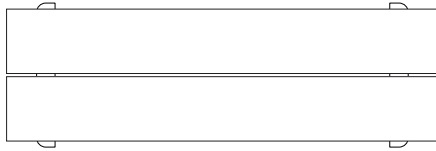

BuzziPicNic WorkBench with Tabletop Wood

BuzziPicNic WorkBench with Tabletop HPL

BuzziPicNic Bench

116 cm 45.66"

with cushion

136 cm 53.54"

with cushion

BuzziPicNic Round