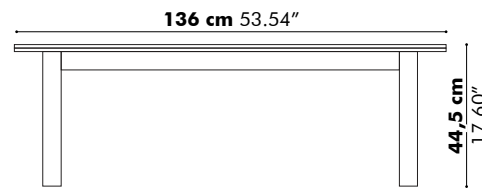

Low

High

Detail X

D 50 cm
19.69"

Value for b depends on the length of the PicNic Side

L	160 cm 62.99"	180 cm 70.87"	200 cm 78.74"	220 cm 86.61"	240 cm 94.49"
b	15 cm 5.90"	20 cm 7.87"	30 cm 11.81"	30 cm 11.81"	30 cm 11.81"

BuzziPicNic Side with Tabletop HPL

Low

High

Value for b depends on the length of the PicNic Side

L	160 cm 62.99"	180 cm 70.87"	200 cm 78.74"	220 cm 86.61"	240 cm 94.49"
b	15 cm 5.90"	20 cm 7.87"	30 cm 11.81"	30 cm 11.81"	30 cm 11.81"

BuzziPicNic WorkBench with Tabletop Wood

BuzziPicNic WorkBench with Tabletop HPL

BuzziPicNic Bench

116 cm 45.66"

with cushion

136 cm 53.54"

with cushion

BuzziPicNic Round

Detail X

Detail Y

	R1	R2	R3
Ø 160 cm	38 cm 14.96"	15 cm 5.91"	48 cm 18.90"
Ø 200 cm	48 cm 18.90"	25 cm 9.84"	48 cm 18.90"

Weights

PicNic Desk Low

Depth	Length	Weight
80 cm 31.50"	120 cm 47.24"	41,47 kg 91.43 lbs
	140 cm 55.12"	45,55 kg 100.42 lbs
	160 cm 62.99"	51,62 kg 113.80 lbs
	180 cm 70.87"	56,14 kg 123.77 lbs
	200 cm 78.74"	60,66 kg 133.73 lbs
	220 cm 86.61"	65,18 kg 143.70 lbs
	240 cm 94.49"	69,26 kg 152.69 lbs
90 cm 35.43"	120 cm 47.24"	45,98 kg 101.37 lbs
	140 cm 55.12"	50,52 kg 111.38 lbs
	160 cm 62.99"	57,33 kg 126.39 lbs
	180 cm 70.87"	62,31 kg 137.37 lbs
	200 cm 78.74"	67,28 kg 148.33 lbs
	220 cm 86.61"	72,26 kg 159.31 lbs
	240 cm 94.49"	76,79 kg 169.29 lbs
100 cm 39.37"	120 cm 47.24"	50,49 kg 111.31 lbs
	140 cm 55.12"	55,48 kg 122.31 lbs
	160 cm 62.99"	63,04 kg 138.98 lbs
	180 cm 70.87"	68,47 kg 150.95 lbs
	200 cm 78.74"	73,54 kg 162.13 lbs
	220 cm 86.61"	79,33 kg 174.89 lbs
	240 cm 94.49"	84,32 kg 185.89 lbs