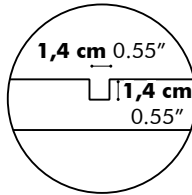

Detail Y

D: 80 cm 31.50", 90 cm 35.43", 100 cm 39.37" or 120 cm 47.24"

Value for a and b depends on the length of the PicNic Desk

L	160 cm 62.99"	180 cm 70.87"	200 cm 78.74"	220 cm 86.61"	240 cm 94.49"
b	15 cm 5.90"	20 cm 7.87"	30 cm 11.81"	30 cm 11.81"	30 cm 11.81"

L	160 cm 62.99"	180 cm 70.87"	200 cm 78.74"	220 cm 86.61"	240 cm 94.49"
b	15 cm 5.90"	20 cm 7.87"	30 cm 11.81"	30 cm 11.81"	30 cm 11.81"

** This size is only available for BuzziPicNic Meet High

BuzziPicNic Side with Tabletop Wood

Low

High

Detail X

D 50 cm
19.69"

Value for b depends on the length of the PicNic Side

L	160 cm 62.99"	180 cm 70.87"	200 cm 78.74"	220 cm 86.61"	240 cm 94.49"
b	15 cm 5.90"	20 cm 7.87"	30 cm 11.81"	30 cm 11.81"	30 cm 11.81"

BuzziPicNic Side with Tabletop HPL

Low

High

Value for b depends on the length of the PicNic Side

L	160 cm 62.99"	180 cm 70.87"	200 cm 78.74"	220 cm 86.61"	240 cm 94.49"
b	15 cm 5.90"	20 cm 7.87"	30 cm 11.81"	30 cm 11.81"	30 cm 11.81"