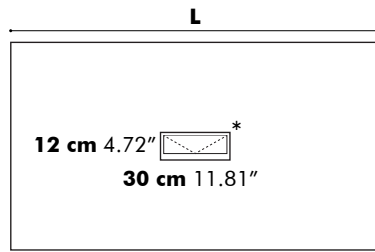

Value for a and b depends on the length of the PicNic Desk

L	120 cm 47.24"	140 cm 55.12"	160 cm 62.99"	180 cm 70.87"	200 cm 78.74"	220 cm 86.61"	240 cm 94.49"
a	28 cm 11.02"	33 cm 12.99"	38 cm 14.96"	38 cm 14.96"	38 cm 14.96"	38 cm 14.96"	43 cm 16.93"
b	10 cm 3.94"	15 cm 5.90"	20 cm 7.87"	20 cm 7.87"	20 cm 7.87"	20 cm 7.87"	25 cm 9.84"

BuzziPicNic Desk with Tabletop HPL

Low

High

* Optional

D: 80 cm 31.50", 90 cm 35.43" or 100 cm 39.37"

Value for a and b depends on the length of the PicNic Desk

L	120 cm 47.24"	140 cm 55.12"	160 cm 62.99"	180 cm 70.87"	200 cm 78.74"	220 cm 86.61"	240 cm 94.49"
a	28 cm 11.02"	33 cm 12.99"	38 cm 14.96"	38 cm 14.96"	38 cm 14.96"	38 cm 14.96"	43 cm 16.93"
b	10 cm 3.94"	15 cm 5.90"	20 cm 7.87"	20 cm 7.87"	20 cm 7.87"	20 cm 7.87"	25 cm 9.84"

Detail Y

D: 80 cm 31.50", 90 cm 35.43", 100 cm 39.37" or 120 cm 47.24"

Value for a and b depends on the length of the PicNic Desk

L	160 cm 62.99"	180 cm 70.87"	200 cm 78.74"	220 cm 86.61"	240 cm 94.49"
b	15 cm 5.90"	20 cm 7.87"	30 cm 11.81"	30 cm 11.81"	30 cm 11.81"

* This size is only available for BuzziPicNic Meet High

BuzziPicNic Meet with Tabletop HPL

Low

High

* Optional

D: 80 cm 31.50", 90 cm 35.43", 100 cm 39.37" or 120 cm 39.37"**

Value for a and b depends on the length of the PicNic Desk