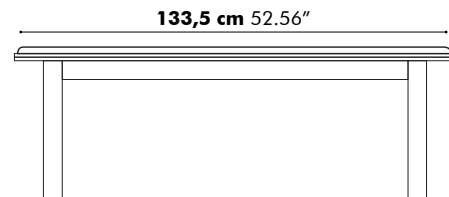

Low

High

Detail X

D 50 cm
19.69"

Value for b depends on the length of the PicNic Side

L	160 cm 62.99"	180 cm 70.87"	200 cm 78.74"	220 cm 86.61"	240 cm 94.49"
b	15 cm 5.90"	20 cm 7.87"	30 cm 11.81"	30 cm 11.81"	30 cm 11.81"

BuzziPicNic Side with Tabletop HPL

Low

High

Value for b depends on the length of the PicNic Side

L	160 cm 62.99"	180 cm 70.87"	200 cm 78.74"	220 cm 86.61"	240 cm 94.49"
b	15 cm 5.90"	20 cm 7.87"	30 cm 11.81"	30 cm 11.81"	30 cm 11.81"

BuzziPicNic WorkBench with Tabletop Wood

BuzziPicNic WorkBench with Tabletop HPL

BuzziPicNic Bench

116 cm 45.66"

with cushion

136 cm 53.54"

with cushion

BuzziPicNic Round

Detail X

Detail Y

	R1	R2	R3
Ø 160 cm	38 cm 14.96"	15 cm 5.91"	48 cm 18.90"
Ø 200 cm	48 cm 18.90"	25 cm 9.84"	48 cm 18.90"

Weights

PicNic Desk Low

Depth	Length	Weight
80 cm 31.50"	120 cm 47.24"	41,47 kg 91.43 lbs
	140 cm 55.12"	45,55 kg 100.42 lbs
	160 cm 62.99"	51,62 kg 113.80 lbs
	180 cm 70.87"	56,14 kg 123.77 lbs
	200 cm 78.74"	60,66 kg 133.73 lbs
	220 cm 86.61"	65,18 kg 143.70 lbs
	240 cm 94.49"	69,26 kg 152.69 lbs
90 cm 35.43"	120 cm 47.24"	45,98 kg 101.37 lbs
	140 cm 55.12"	50,52 kg 111.38 lbs
	160 cm 62.99"	57,33 kg 126.39 lbs
	180 cm 70.87"	62,31 kg 137.37 lbs
	200 cm 78.74"	67,28 kg 148.33 lbs
	220 cm 86.61"	72,26 kg 159.31 lbs
	240 cm 94.49"	76,79 kg 169.29 lbs
100 cm 39.37"	120 cm 47.24"	50,49 kg 111.31 lbs
	140 cm 55.12"	55,48 kg 122.31 lbs
	160 cm 62.99"	63,04 kg 138.98 lbs
	180 cm 70.87"	68,47 kg 150.95 lbs
	200 cm 78.74"	73,54 kg 162.13 lbs
	220 cm 86.61"	79,33 kg 174.89 lbs
	240 cm 94.49"	84,32 kg 185.89 lbs