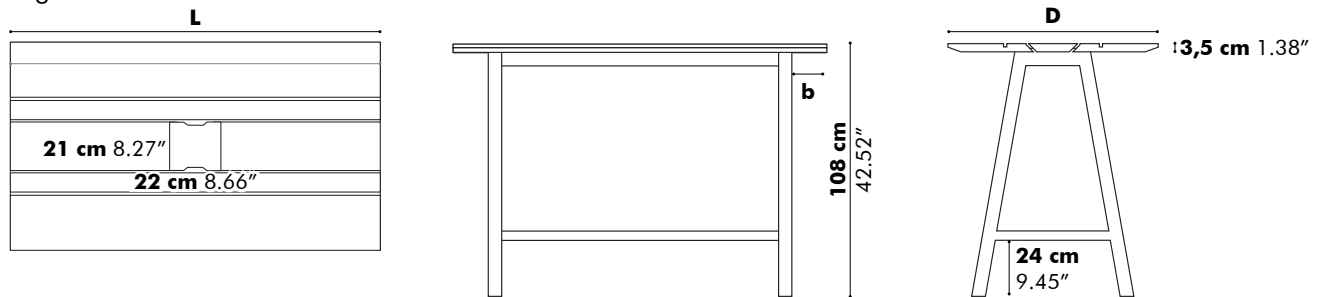

For more information on selecting the right socket for your region: visit www.iec.ch/worldplugs

- F  NL|DE|LUX
- E  BE|FR
- G  UK
- B  US

Detailed Dimensions

BuzziPicNic Desk with Tabletop Wood

Low

High

D: 80 cm 31.50", 90 cm 35.43" or 100 cm 39.37"

Value for a and b depends on the length of the PicNic Desk

L	120 cm 47.24"	140 cm 55.12"	160 cm 62.99"	180 cm 70.87"	200 cm 78.74"	220 cm 86.61"	240 cm 94.49"
a	28 cm 11.02"	33 cm 12.99"	38 cm 14.96"	38 cm 14.96"	38 cm 14.96"	38 cm 14.96"	43 cm 16.93"
b	10 cm 3.94"	15 cm 5.90"	20 cm 7.87"	20 cm 7.87"	20 cm 7.87"	20 cm 7.87"	25 cm 9.84"

BuzziPicNic Desk with Tabletop HPL

Low

High

* Optional

D: 80 cm 31.50", 90 cm 35.43" or 100 cm 39.37"

Value for a and b depends on the length of the PicNic Desk

L	120 cm 47.24"	140 cm 55.12"	160 cm 62.99"	180 cm 70.87"	200 cm 78.74"	220 cm 86.61"	240 cm 94.49"
a	28 cm 11.02"	33 cm 12.99"	38 cm 14.96"	38 cm 14.96"	38 cm 14.96"	38 cm 14.96"	43 cm 16.93"
b	10 cm 3.94"	15 cm 5.90"	20 cm 7.87"	20 cm 7.87"	20 cm 7.87"	20 cm 7.87"	25 cm 9.84"

BuzziPicNic Meet with Tabletop Wood

Low

High

D 80 cm*
31.50"

D 90 cm
35.43"

D 100 cm
39.37"

D 120 cm
47.24"

Detail X