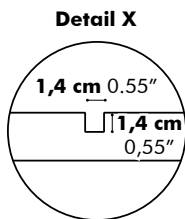

BuzziPicNic WorkBench with Tabletop HPL