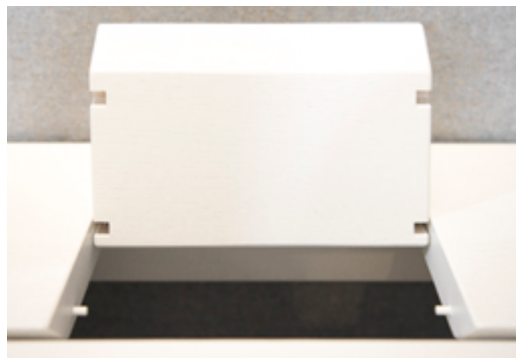

Tabletop

Wood

Table thickness 35 mm | 1.38"
Front edge chamfered at 70° angle

HPL*

Table thickness 25 mm | 0.98"
Front edge finished with ABS brim

* Not available for Picnic round

Cable Entry

Tabletop Wood

Cable entry and wooden cable entry cover always integrated in the worktop. (except for BuzziPicNic Side and Meet depth 80 cm | 31.50")
For PicNic Meet, PicNic Desk and PicNic Workbench