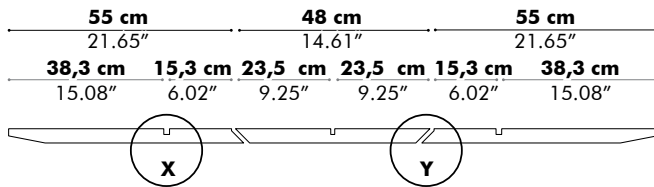

L	160 cm 62.99"	180 cm 70.87"	200 cm 78.74"	220 cm 86.61"	240 cm 94.49"
b	15 cm 5.90"	20 cm 7.87"	30 cm 11.81"	30 cm 11.81"	30 cm 11.81"

** This size is only available for BuzziPicNic Meet High

BuzziPicNic Side with Tabletop Wood

Low

High

Detail X

D 50 cm
19.69"

Value for b depends on the length of the PicNic Side

L	160 cm 62.99"	180 cm 70.87"	200 cm 78.74"	220 cm 86.61"	240 cm 94.49"
b	15 cm 5.90"	20 cm 7.87"	30 cm 11.81"	30 cm 11.81"	30 cm 11.81"

BuzziPicNic Side with Tabletop HPL

Low

High

Value for b depends on the length of the PicNic Side

L	160 cm 62.99"	180 cm 70.87"	200 cm 78.74"	220 cm 86.61"	240 cm 94.49"
b	15 cm 5.90"	20 cm 7.87"	30 cm 11.81"	30 cm 11.81"	30 cm 11.81"

BuzziPicNic WorkBench with Tabletop Wood

BuzziPicNic WorkBench with Tabletop HPL

BuzziPicNic Bench

116 cm 45.66"

with cushion

136 cm 53.54"

with cushion

BuzziPicNic Round