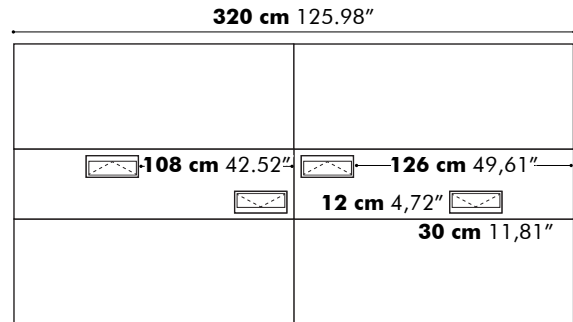

BuzziPicNic WorkBench with Tabletop Wood

BuzziPicNic WorkBench with Tabletop HPL