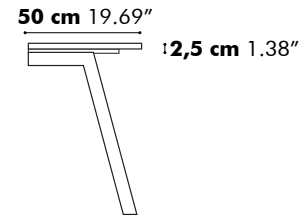

Detail Y

D: 80 cm 31.50", 90 cm 35.43", 100 cm 39.37" or 120 cm 47.24"

Value for a and b depends on the length of the PicNic Desk

L	160 cm 62.99"	180 cm 70.87"	200 cm 78.74"	220 cm 86.61"	240 cm 94.49"
b	15 cm 5.90"	20 cm 7.87"	30 cm 11.81"	30 cm 11.81"	30 cm 11.81"

L	160 cm 62.99"	180 cm 70.87"	200 cm 78.74"	220 cm 86.61"	240 cm 94.49"
b	15 cm 5.90"	20 cm 7.87"	30 cm 11.81"	30 cm 11.81"	30 cm 11.81"

** This size is only available for BuzziPicNic Meet High

BuzziPicNic Side with Tabletop Wood

Low

High

Detail X

D 50 cm
19.69"

Value for b depends on the length of the PicNic Side

L	160 cm 62.99"	180 cm 70.87"	200 cm 78.74"	220 cm 86.61"	240 cm 94.49"
b	15 cm 5.90"	20 cm 7.87"	30 cm 11.81"	30 cm 11.81"	30 cm 11.81"

BuzziPicNic Side with Tabletop HPL

Low

High

Value for b depends on the length of the PicNic Side

L	160 cm 62.99"	180 cm 70.87"	200 cm 78.74"	220 cm 86.61"	240 cm 94.49"
b	15 cm 5.90"	20 cm 7.87"	30 cm 11.81"	30 cm 11.81"	30 cm 11.81"