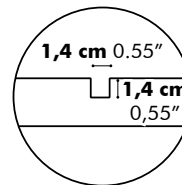

BuzziPicNic Round

Detail X

	R1	R2	R3
Ø 160 cm	38 cm 14.96"	15 cm 5.91"	48 cm 18.90"
Ø 200 cm	48 cm 18.90"	25 cm 9.84"	48 cm 18.90"