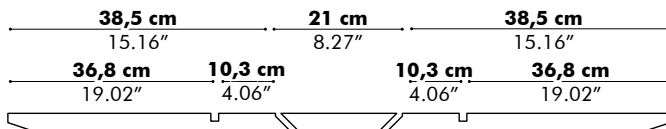

Value for a and b depends on the length of the PicNic Desk

L	120 cm 47.24"	140 cm 55.12"	160 cm 62.99"	180 cm 70.87"	200 cm 78.74"	220 cm 86.61"	240 cm 94.49"
a	28 cm 11.02"	33 cm 12.99"	38 cm 14.96"	38 cm 14.96"	38 cm 14.96"	38 cm 14.96"	43 cm 16.93"
b	10 cm 3.94"	15 cm 5.90"	20 cm 7.87"	20 cm 7.87"	20 cm 7.87"	20 cm 7.87"	25 cm 9.84"

BuzziPicNic Desk with Tabletop HPL

Low

High

* Optional

D: 80 cm 31.50", 90 cm 35.43" or 100 cm 39.37"

Value for a and b depends on the length of the PicNic Desk

L	120 cm 47.24"	140 cm 55.12"	160 cm 62.99"	180 cm 70.87"	200 cm 78.74"	220 cm 86.61"	240 cm 94.49"
a	28 cm 11.02"	33 cm 12.99"	38 cm 14.96"	38 cm 14.96"	38 cm 14.96"	38 cm 14.96"	43 cm 16.93"
b	10 cm 3.94"	15 cm 5.90"	20 cm 7.87"	20 cm 7.87"	20 cm 7.87"	20 cm 7.87"	25 cm 9.84"

BuzziPicNic Meet with Tabletop Wood

Low

High

D 80 cm*
31.50"

D 90 cm
35.43"

D 100 cm
39.37"

D 120 cm
47.24"

Detail X

Detail Y

D: 80 cm 31.50", 90 cm 35.43", 100 cm 39.37" or 120 cm 47.24"

Value for a and b depends on the length of the PicNic Desk

L	160 cm 62.99"	180 cm 70.87"	200 cm 78.74"	220 cm 86.61"	240 cm 94.49"
b	15 cm 5.90"	20 cm 7.87"	30 cm 11.81"	30 cm 11.81"	30 cm 11.81"