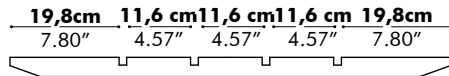

Value for a and b depends on the length of the PicNic Desk

L	120 cm 47.24"	140 cm 55.12"	160 cm 62.99"	180 cm 70.87"	200 cm 78.74"	220 cm 86.61"	240 cm 94.49"
a	28 cm 11.02"	33 cm 12.99"	38 cm 14.96"	38 cm 14.96"	38 cm 14.96"	38 cm 14.96"	43 cm 16.93"
b	10 cm 3.94"	15 cm 5.90"	20 cm 7.87"	20 cm 7.87"	20 cm 7.87"	20 cm 7.87"	25 cm 9.84"

BuzziPicNic Desk with Tabletop HPL

Low

High

* Optional

D: 80 cm 31.50", 90 cm 35.43" or 100 cm 39.37"

Value for a and b depends on the length of the PicNic Desk

L	120 cm 47.24"	140 cm 55.12"	160 cm 62.99"	180 cm 70.87"	200 cm 78.74"	220 cm 86.61"	240 cm 94.49"
a	28 cm 11.02"	33 cm 12.99"	38 cm 14.96"	38 cm 14.96"	38 cm 14.96"	38 cm 14.96"	43 cm 16.93"
b	10 cm 3.94"	15 cm 5.90"	20 cm 7.87"	20 cm 7.87"	20 cm 7.87"	20 cm 7.87"	25 cm 9.84"

BuzziPicNic Meet with Tabletop Wood

Low

High

D 80 cm*
31.50"

D 90 cm
35.43"

D 100 cm
39.37"

D 120 cm
47.24"

Detail X

Detail Y

D: 80 cm 31.50", 90 cm 35.43", 100 cm 39.37" or 120 cm 47.24"

Value for a and b depends on the length of the PicNic Desk

L	160 cm 62.99"	180 cm 70.87"	200 cm 78.74"	220 cm 86.61"	240 cm 94.49"
b	15 cm 5.90"	20 cm 7.87"	30 cm 11.81"	30 cm 11.81"	30 cm 11.81"