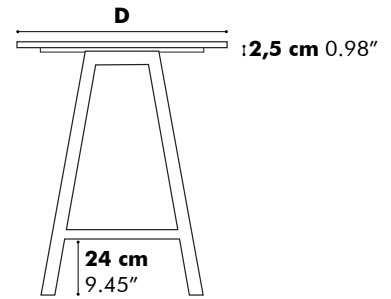

Detail Y

D: 80 cm 31.50", 90 cm 35.43", 100 cm 39.37" or 120 cm 47.24"

Value for a and b depends on the length of the PicNic Desk

L	160 cm 62.99"	180 cm 70.87"	200 cm 78.74"	220 cm 86.61"	240 cm 94.49"
b	15 cm 5.90"	20 cm 7.87"	30 cm 11.81"	30 cm 11.81"	30 cm 11.81"

* This size is only available for BuzziPicNic Meet High

BuzziPicNic Meet with Tabletop HPL

Low

High

* Optional

D: 80 cm 31.50", 90 cm 35.43", 100 cm 39.37" or 120 cm 39.37"**

Value for a and b depends on the length of the PicNic Desk

L	160 cm 62.99"	180 cm 70.87"	200 cm 78.74"	220 cm 86.61"	240 cm 94.49"
b	15 cm 5.90"	20 cm 7.87"	30 cm 11.81"	30 cm 11.81"	30 cm 11.81"

** This size is only available for BuzziPicNic Meet High

BuzziPicNic Side with Tabletop Wood

Low

High

Detail X

D 50 cm
19.69"

Value for b depends on the length of the PicNic Side

L	160 cm 62.99"	180 cm 70.87"	200 cm 78.74"	220 cm 86.61"	240 cm 94.49"
b	15 cm 5.90"	20 cm 7.87"	30 cm 11.81"	30 cm 11.81"	30 cm 11.81"