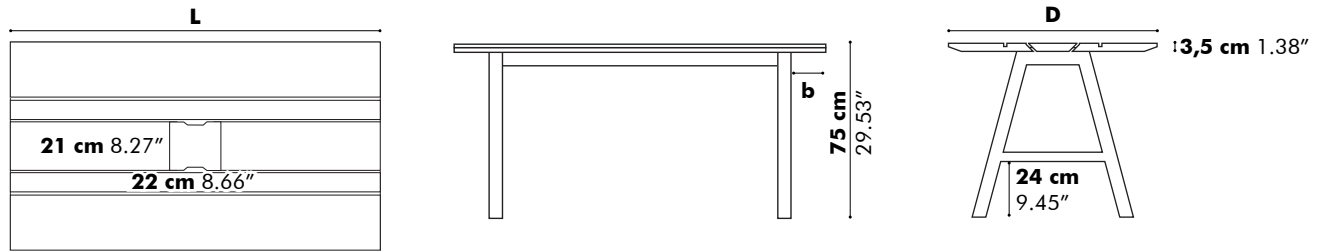

For more information on selecting the right socket for your region: visit www.iec.ch/worldplugs

- F  NL|DE|LUX
- E  BE|FR
- G  UK
- B  US

Detailed Dimensions

BuzziPicNic Desk with Tabletop Wood

Low

High

D: 80 cm 31.50", 90 cm 35.43" or 100 cm 39.37"

Value for a and b depends on the length of the PicNic Desk

L	120 cm 47.24"	140 cm 55.12"	160 cm 62.99"	180 cm 70.87"	200 cm 78.74"	220 cm 86.61"	240 cm 94.49"
a	28 cm 11.02"	33 cm 12.99"	38 cm 14.96"	38 cm 14.96"	38 cm 14.96"	38 cm 14.96"	43 cm 16.93"
b	10 cm 3.94"	15 cm 5.90"	20 cm 7.87"	20 cm 7.87"	20 cm 7.87"	20 cm 7.87"	25 cm 9.84"

BuzziPicNic Desk with Tabletop HPL

Low

High

* Optional

D: 80 cm 31.50", 90 cm 35.43" or 100 cm 39.37"

Value for a and b depends on the length of the PicNic Desk

L	120 cm 47.24"	140 cm 55.12"	160 cm 62.99"	180 cm 70.87"	200 cm 78.74"	220 cm 86.61"	240 cm 94.49"
a	28 cm 11.02"	33 cm 12.99"	38 cm 14.96"	38 cm 14.96"	38 cm 14.96"	38 cm 14.96"	43 cm 16.93"
b	10 cm 3.94"	15 cm 5.90"	20 cm 7.87"	20 cm 7.87"	20 cm 7.87"	20 cm 7.87"	25 cm 9.84"

BuzziPicNic Meet with Tabletop Wood

Low

High

D 80 cm*
31.50"

D 90 cm
35.43"

D 100 cm
39.37"

D 120 cm
47.24"

Detail X