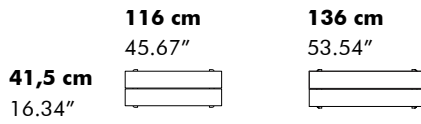

Size Chart Tabletop Wood

BuzziPicNic Desk Height 75 or 108 cm | 29.53" or 42.52"

	120 cm 47.24"	140 cm 55.12"	160 cm 62.99"	180 cm 70.87"	200 cm 78.74"	220 cm 86.61"	240 cm 94.49"
80 cm 31.50"							
90 cm 35.43"							
100 cm 39.37"							

BuzziPicNic Meet Height 75 or 108 cm | 29.53" or 42.52"

	160 cm 62.99"	180 cm 70.87"	200 cm 78.74"	220 cm 86.61"	240 cm 94.49"
*80 cm 31.50"					
* this size is only available for BuzziPicNic Meet High and always without cable entry					
90 cm 35.43"					
100 cm 39.37"					
120 cm 47.24"					

BuzziPicNic Side Height 75 or 108 cm | 29.53" or 42.52"

	160 cm 62.99"	180 cm 70.87"	200 cm 78.74"	220 cm 86.61"	240 cm 94.49"
50 cm 19.69"					

BuzziPicNic WorkBench Height 75 cm | 29.53"

BuzziPicNic Bench Height 45 cm | 17.60"

BuzziPicNic Round Height 75 cm | 29.53"

Size Chart Tabletop HPL

BuzziPicNic Desk Height 75 or 108 cm | 29.53" or 42.52"

	120 cm 47.24"	140 cm 55.12"	160 cm 62.99"	180 cm 70.87"	200 cm 78.74"	220 cm 86.61"	240 cm 94.49"
80 cm 31.50"							
90 cm 35.43"							
100 cm 39.37"							