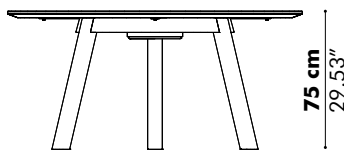

Low

High

Detail X

D 50 cm
19.69"

Value for b depends on the length of the PicNic Side

L	160 cm 62.99"	180 cm 70.87"	200 cm 78.74"	220 cm 86.61"	240 cm 94.49"
b	15 cm 5.90"	20 cm 7.87"	30 cm 11.81"	30 cm 11.81"	30 cm 11.81"

BuzziPicNic Side with Tabletop HPL

Low

High

Value for b depends on the length of the PicNic Side

L	160 cm 62.99"	180 cm 70.87"	200 cm 78.74"	220 cm 86.61"	240 cm 94.49"
b	15 cm 5.90"	20 cm 7.87"	30 cm 11.81"	30 cm 11.81"	30 cm 11.81"

BuzziPicNic WorkBench with Tabletop Wood

BuzziPicNic WorkBench with Tabletop HPL

BuzziPicNic Bench

116 cm 45.66"

with cushion

136 cm 53.54"

with cushion

BuzziPicNic Round

Detail X

Detail Y

	R1	R2	R3
Ø 160 cm	38 cm 14.96"	15 cm 5.91"	48 cm 18.90"
Ø 200 cm	48 cm 18.90"	25 cm 9.84"	48 cm 18.90"

Weights

PicNic Desk Low

Depth	Length	Weight
80 cm 31.50"	120 cm 47.24"	41,47 kg 91.43 lbs
	140 cm 55.12"	45,55 kg 100.42 lbs
	160 cm 62.99"	51,62 kg 113.80 lbs
	180 cm 70.87"	56,14 kg 123.77 lbs
	200 cm 78.74"	60,66 kg 133.73 lbs
	220 cm 86.61"	65,18 kg 143.70 lbs
	240 cm 94.49"	69,26 kg 152.69 lbs
90 cm 35.43"	120 cm 47.24"	45,98 kg 101.37 lbs
	140 cm 55.12"	50,52 kg 111.38 lbs
	160 cm 62.99"	57,33 kg 126.39 lbs
	180 cm 70.87"	62,31 kg 137.37 lbs
	200 cm 78.74"	67,28 kg 148.33 lbs
	220 cm 86.61"	72,26 kg 159.31 lbs
	240 cm 94.49"	76,79 kg 169.29 lbs
100 cm 39.37"	120 cm 47.24"	50,49 kg 111.31 lbs
	140 cm 55.12"	55,48 kg 122.31 lbs
	160 cm 62.99"	63,04 kg 138.98 lbs
	180 cm 70.87"	68,47 kg 150.95 lbs
	200 cm 78.74"	73,54 kg 162.13 lbs
	220 cm 86.61"	79,33 kg 174.89 lbs
	240 cm 94.49"	84,32 kg 185.89 lbs