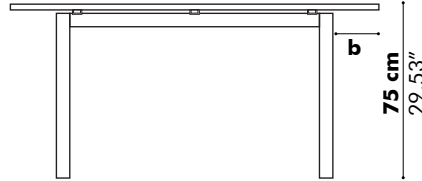

For more information on selecting the right socket for your region: visit www.iec.ch/worldplugs

- F  NL|DE|LUX
- E  BE|FR
- G  UK
- B  US

Detailed Dimensions

BuzziPicNic Desk with Tabletop Wood

Low

High

D: 80 cm 31.50", 90 cm 35.43" or 100 cm 39.37"

Value for a and b depends on the length of the PicNic Desk

L	120 cm 47.24"	140 cm 55.12"	160 cm 62.99"	180 cm 70.87"	200 cm 78.74"	220 cm 86.61"	240 cm 94.49"
a	28 cm 11.02"	33 cm 12.99"	38 cm 14.96"	38 cm 14.96"	38 cm 14.96"	38 cm 14.96"	43 cm 16.93"
b	10 cm 3.94"	15 cm 5.90"	20 cm 7.87"	20 cm 7.87"	20 cm 7.87"	20 cm 7.87"	25 cm 9.84"

BuzziPicNic Desk with Tabletop HPL

Low

High

* Optional

D: 80 cm 31.50", 90 cm 35.43" or 100 cm 39.37"

Value for a and b depends on the length of the PicNic Desk

L	120 cm 47.24"	140 cm 55.12"	160 cm 62.99"	180 cm 70.87"	200 cm 78.74"	220 cm 86.61"	240 cm 94.49"
a	28 cm 11.02"	33 cm 12.99"	38 cm 14.96"	38 cm 14.96"	38 cm 14.96"	38 cm 14.96"	43 cm 16.93"
b	10 cm 3.94"	15 cm 5.90"	20 cm 7.87"	20 cm 7.87"	20 cm 7.87"	20 cm 7.87"	25 cm 9.84"