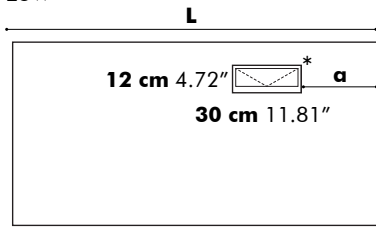

For more information on selecting the right socket for your region: visit www.iec.ch/worldplugs

- F  NL|DE|LUX
- E  BE|FR
- G  UK
- B  US

Detailed Dimensions

BuzziPicNic Desk with Tabletop Wood

Low

High

D: 80 cm 31.50", 90 cm 35.43" or 100 cm 39.37"

Value for a and b depends on the length of the PicNic Desk

L	120 cm 47.24"	140 cm 55.12"	160 cm 62.99"	180 cm 70.87"	200 cm 78.74"	220 cm 86.61"	240 cm 94.49"
a	28 cm 11.02"	33 cm 12.99"	38 cm 14.96"	38 cm 14.96"	38 cm 14.96"	38 cm 14.96"	43 cm 16.93"
b	10 cm 3.94"	15 cm 5.90"	20 cm 7.87"	20 cm 7.87"	20 cm 7.87"	20 cm 7.87"	25 cm 9.84"

BuzziPicNic Desk with Tabletop HPL

Low

High

* Optional

D: 80 cm 31.50", 90 cm 35.43" or 100 cm 39.37"

Value for a and b depends on the length of the PicNic Desk

L	120 cm 47.24"	140 cm 55.12"	160 cm 62.99"	180 cm 70.87"	200 cm 78.74"	220 cm 86.61"	240 cm 94.49"
a	28 cm 11.02"	33 cm 12.99"	38 cm 14.96"	38 cm 14.96"	38 cm 14.96"	38 cm 14.96"	43 cm 16.93"
b	10 cm 3.94"	15 cm 5.90"	20 cm 7.87"	20 cm 7.87"	20 cm 7.87"	20 cm 7.87"	25 cm 9.84"