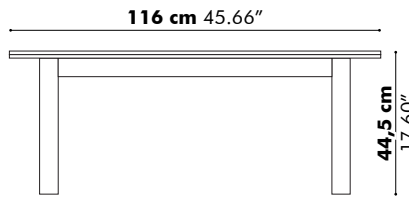

Low

High

Detail X

D 50 cm
19.69"

Value for b depends on the length of the PicNic Side

L	160 cm 62.99"	180 cm 70.87"	200 cm 78.74"	220 cm 86.61"	240 cm 94.49"
b	15 cm 5.90"	20 cm 7.87"	30 cm 11.81"	30 cm 11.81"	30 cm 11.81"

BuzziPicNic Side with Tabletop HPL

Low

High

Value for b depends on the length of the PicNic Side

L	160 cm 62.99"	180 cm 70.87"	200 cm 78.74"	220 cm 86.61"	240 cm 94.49"
b	15 cm 5.90"	20 cm 7.87"	30 cm 11.81"	30 cm 11.81"	30 cm 11.81"

BuzziPicNic WorkBench with Tabletop Wood

BuzziPicNic WorkBench with Tabletop HPL

BuzziPicNic Bench

116 cm 45.66"

with cushion

136 cm 53.54"

with cushion

BuzziPicNic Round

Detail X

Detail Y

	R1	R2	R3
Ø 160 cm	38 cm 14.96"	15 cm 5.91"	48 cm 18.90"
Ø 200 cm	48 cm 18.90"	25 cm 9.84"	48 cm 18.90"

Weights

PicNic Desk Low

Depth	Length	Weight
80 cm 31.50"	120 cm 47.24"	41,47 kg 91.43 lbs
	140 cm 55.12"	45,55 kg 100.42 lbs
	160 cm 62.99"	51,62 kg 113.80 lbs
	180 cm 70.87"	56,14 kg 123.77 lbs
	200 cm 78.74"	60,66 kg 133.73 lbs
	220 cm 86.61"	65,18 kg 143.70 lbs
	240 cm 94.49"	69,26 kg 152.69 lbs
90 cm 35.43"	120 cm 47.24"	45,98 kg 101.37 lbs
	140 cm 55.12"	50,52 kg 111.38 lbs
	160 cm 62.99"	57,33 kg 126.39 lbs
	180 cm 70.87"	62,31 kg 137.37 lbs
	200 cm 78.74"	67,28 kg 148.33 lbs
	220 cm 86.61"	72,26 kg 159.31 lbs
	240 cm 94.49"	76,79 kg 169.29 lbs
100 cm 39.37"	120 cm 47.24"	50,49 kg 111.31 lbs
	140 cm 55.12"	55,48 kg 122.31 lbs
	160 cm 62.99"	63,04 kg 138.98 lbs
	180 cm 70.87"	68,47 kg 150.95 lbs
	200 cm 78.74"	73,54 kg 162.13 lbs
	220 cm 86.61"	79,33 kg 174.89 lbs
	240 cm 94.49"	84,32 kg 185.89 lbs