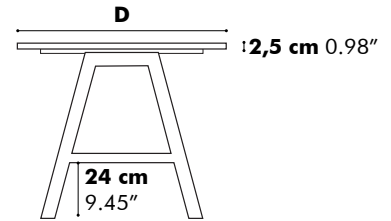

Value for a and b depends on the length of the PicNic Desk

L	120 cm 47.24"	140 cm 55.12"	160 cm 62.99"	180 cm 70.87"	200 cm 78.74"	220 cm 86.61"	240 cm 94.49"
a	28 cm 11.02"	33 cm 12.99"	38 cm 14.96"	38 cm 14.96"	38 cm 14.96"	38 cm 14.96"	43 cm 16.93"
b	10 cm 3.94"	15 cm 5.90"	20 cm 7.87"	20 cm 7.87"	20 cm 7.87"	20 cm 7.87"	25 cm 9.84"

BuzziPicNic Meet with Tabletop Wood

Low

High

D 80 cm*
31.50"

D 90 cm
35.43"

D 100 cm
39.37"

D 120 cm
47.24"

Detail X

Detail Y

D: 80 cm 31.50", 90 cm 35.43", 100 cm 39.37" or 120 cm 47.24"

Value for a and b depends on the length of the PicNic Desk

L	160 cm 62.99"	180 cm 70.87"	200 cm 78.74"	220 cm 86.61"	240 cm 94.49"
b	15 cm 5.90"	20 cm 7.87"	30 cm 11.81"	30 cm 11.81"	30 cm 11.81"

* This size is only available for BuzziPicNic Meet High

BuzziPicNic Meet with Tabletop HPL

Low

High

* Optional

D: 80 cm 31.50", 90 cm 35.43", 100 cm 39.37" or 120 cm 39.37"**

Value for a and b depends on the length of the PicNic Desk