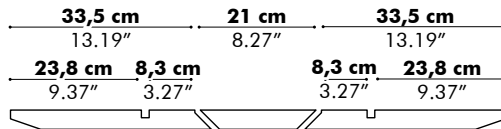

Value for a and b depends on the length of the PicNic Desk

L	120 cm 47.24"	140 cm 55.12"	160 cm 62.99"	180 cm 70.87"	200 cm 78.74"	220 cm 86.61"	240 cm 94.49"
a	28 cm 11.02"	33 cm 12.99"	38 cm 14.96"	38 cm 14.96"	38 cm 14.96"	38 cm 14.96"	43 cm 16.93"
b	10 cm 3.94"	15 cm 5.90"	20 cm 7.87"	20 cm 7.87"	20 cm 7.87"	20 cm 7.87"	25 cm 9.84"

BuzziPicNic Desk with Tabletop HPL

Low

High

* Optional

D: 80 cm 31.50", 90 cm 35.43" or 100 cm 39.37"

Value for a and b depends on the length of the PicNic Desk

L	120 cm 47.24"	140 cm 55.12"	160 cm 62.99"	180 cm 70.87"	200 cm 78.74"	220 cm 86.61"	240 cm 94.49"
a	28 cm 11.02"	33 cm 12.99"	38 cm 14.96"	38 cm 14.96"	38 cm 14.96"	38 cm 14.96"	43 cm 16.93"
b	10 cm 3.94"	15 cm 5.90"	20 cm 7.87"	20 cm 7.87"	20 cm 7.87"	20 cm 7.87"	25 cm 9.84"

BuzziPicNic Meet with Tabletop Wood

Low

High

D 80 cm*
31.50"

D 90 cm
35.43"

D 100 cm
39.37"

D 120 cm
47.24"

Detail X

Detail Y

D: 80 cm 31.50", 90 cm 35.43", 100 cm 39.37" or 120 cm 47.24"

Value for a and b depends on the length of the PicNic Desk

L	160 cm 62.99"	180 cm 70.87"	200 cm 78.74"	220 cm 86.61"	240 cm 94.49"
b	15 cm 5.90"	20 cm 7.87"	30 cm 11.81"	30 cm 11.81"	30 cm 11.81"