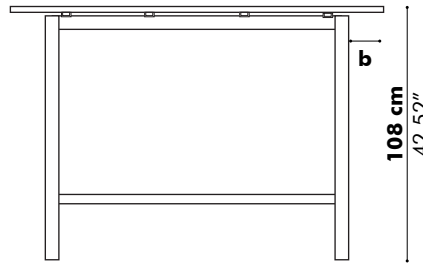

Detail Y

D: 80 cm 31.50", 90 cm 35.43", 100 cm 39.37" or 120 cm 47.24"

Value for a and b depends on the length of the PicNic Desk

L	160 cm 62.99"	180 cm 70.87"	200 cm 78.74"	220 cm 86.61"	240 cm 94.49"
b	15 cm 5.90"	20 cm 7.87"	30 cm 11.81"	30 cm 11.81"	30 cm 11.81"

* This size is only available for BuzziPicNic Meet High

BuzziPicNic Meet with Tabletop HPL

Low

High

* Optional

D: 80 cm 31.50", 90 cm 35.43", 100 cm 39.37" or 120 cm 39.37"**

Value for a and b depends on the length of the PicNic Desk

L	160 cm 62.99"	180 cm 70.87"	200 cm 78.74"	220 cm 86.61"	240 cm 94.49"
b	15 cm 5.90"	20 cm 7.87"	30 cm 11.81"	30 cm 11.81"	30 cm 11.81"

** This size is only available for BuzziPicNic Meet High

BuzziPicNic Side with Tabletop Wood

Low

High

Detail X

D 50 cm
19.69"

Value for b depends on the length of the PicNic Side

L	160 cm 62.99"	180 cm 70.87"	200 cm 78.74"	220 cm 86.61"	240 cm 94.49"
b	15 cm 5.90"	20 cm 7.87"	30 cm 11.81"	30 cm 11.81"	30 cm 11.81"