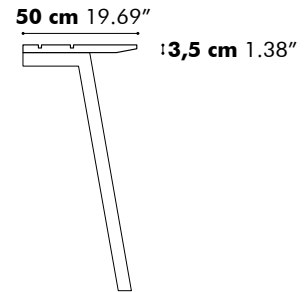

Detail Y

D: 80 cm 31.50", 90 cm 35.43", 100 cm 39.37" or 120 cm 47.24"

Value for a and b depends on the length of the PicNic Desk

L	160 cm 62.99"	180 cm 70.87"	200 cm 78.74"	220 cm 86.61"	240 cm 94.49"
b	15 cm 5.90"	20 cm 7.87"	30 cm 11.81"	30 cm 11.81"	30 cm 11.81"

* This size is only available for BuzziPicNic Meet High

BuzziPicNic Meet with Tabletop HPL

Low

High

* Optional

D: 80 cm 31.50", 90 cm 35.43", 100 cm 39.37" or 120 cm 39.37"**

Value for a and b depends on the length of the PicNic Desk

L	160 cm 62.99"	180 cm 70.87"	200 cm 78.74"	220 cm 86.61"	240 cm 94.49"
b	15 cm 5.90"	20 cm 7.87"	30 cm 11.81"	30 cm 11.81"	30 cm 11.81"

** This size is only available for BuzziPicNic Meet High

BuzziPicNic Side with Tabletop Wood

Low

High

Detail X

D 50 cm
19.69"

Value for b depends on the length of the PicNic Side

L	160 cm 62.99"	180 cm 70.87"	200 cm 78.74"	220 cm 86.61"	240 cm 94.49"
b	15 cm 5.90"	20 cm 7.87"	30 cm 11.81"	30 cm 11.81"	30 cm 11.81"