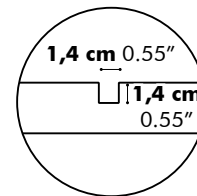

Value for a and b depends on the length of the PicNic Desk

L	120 cm 47.24"	140 cm 55.12"	160 cm 62.99"	180 cm 70.87"	200 cm 78.74"	220 cm 86.61"	240 cm 94.49"
a	28 cm 11.02"	33 cm 12.99"	38 cm 14.96"	38 cm 14.96"	38 cm 14.96"	38 cm 14.96"	43 cm 16.93"
b	10 cm 3.94"	15 cm 5.90"	20 cm 7.87"	20 cm 7.87"	20 cm 7.87"	20 cm 7.87"	25 cm 9.84"

BuzziPicNic Desk with Tabletop HPL

Low

High

* Optional

D: 80 cm 31.50", 90 cm 35.43" or 100 cm 39.37"

Value for a and b depends on the length of the PicNic Desk

L	120 cm 47.24"	140 cm 55.12"	160 cm 62.99"	180 cm 70.87"	200 cm 78.74"	220 cm 86.61"	240 cm 94.49"
a	28 cm 11.02"	33 cm 12.99"	38 cm 14.96"	38 cm 14.96"	38 cm 14.96"	38 cm 14.96"	43 cm 16.93"
b	10 cm 3.94"	15 cm 5.90"	20 cm 7.87"	20 cm 7.87"	20 cm 7.87"	20 cm 7.87"	25 cm 9.84"

BuzziPicNic Meet with Tabletop Wood

Low

High

D 80 cm*
31.50"

D 90 cm
35.43"

D 100 cm
39.37"

D 120 cm
47.24"

Detail X

Detail Y

D: 80 cm 31.50", 90 cm 35.43", 100 cm 39.37" or 120 cm 47.24"

Value for a and b depends on the length of the PicNic Desk

L	160 cm 62.99"	180 cm 70.87"	200 cm 78.74"	220 cm 86.61"	240 cm 94.49"
b	15 cm 5.90"	20 cm 7.87"	30 cm 11.81"	30 cm 11.81"	30 cm 11.81"