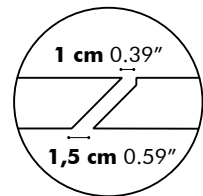

Value for a and b depends on the length of the PicNic Desk

L	120 cm 47.24"	140 cm 55.12"	160 cm 62.99"	180 cm 70.87"	200 cm 78.74"	220 cm 86.61"	240 cm 94.49"
a	28 cm 11.02"	33 cm 12.99"	38 cm 14.96"	38 cm 14.96"	38 cm 14.96"	38 cm 14.96"	43 cm 16.93"
b	10 cm 3.94"	15 cm 5.90"	20 cm 7.87"	20 cm 7.87"	20 cm 7.87"	20 cm 7.87"	25 cm 9.84"

BuzziPicNic Desk with Tabletop HPL

Low

High

* Optional

D: 80 cm 31.50", 90 cm 35.43" or 100 cm 39.37"

Value for a and b depends on the length of the PicNic Desk

L	120 cm 47.24"	140 cm 55.12"	160 cm 62.99"	180 cm 70.87"	200 cm 78.74"	220 cm 86.61"	240 cm 94.49"
a	28 cm 11.02"	33 cm 12.99"	38 cm 14.96"	38 cm 14.96"	38 cm 14.96"	38 cm 14.96"	43 cm 16.93"
b	10 cm 3.94"	15 cm 5.90"	20 cm 7.87"	20 cm 7.87"	20 cm 7.87"	20 cm 7.87"	25 cm 9.84"

BuzziPicNic Meet with Tabletop Wood

Low

High

D 80 cm*
31.50"

D 90 cm
35.43"

D 100 cm
39.37"

D 120 cm
47.24"

Detail X

Detail Y

D: 80 cm 31.50", 90 cm 35.43", 100 cm 39.37" or 120 cm 47.24"

Value for a and b depends on the length of the PicNic Desk

L	160 cm 62.99"	180 cm 70.87"	200 cm 78.74"	220 cm 86.61"	240 cm 94.49"
b	15 cm 5.90"	20 cm 7.87"	30 cm 11.81"	30 cm 11.81"	30 cm 11.81"