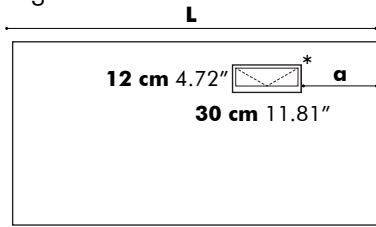

For more information on selecting the right socket for your region: visit www.iec.ch/worldplugs

- F  NL|DE|LUX
- E  BE|FR
- G  UK
- B  US

Detailed Dimensions

BuzziPicNic Desk with Tabletop Wood

Low

High

D: 80 cm 31.50", 90 cm 35.43" or 100 cm 39.37"

Value for a and b depends on the length of the PicNic Desk

L	120 cm 47.24"	140 cm 55.12"	160 cm 62.99"	180 cm 70.87"	200 cm 78.74"	220 cm 86.61"	240 cm 94.49"
a	28 cm 11.02"	33 cm 12.99"	38 cm 14.96"	38 cm 14.96"	38 cm 14.96"	38 cm 14.96"	43 cm 16.93"
b	10 cm 3.94"	15 cm 5.90"	20 cm 7.87"	20 cm 7.87"	20 cm 7.87"	20 cm 7.87"	25 cm 9.84"

BuzziPicNic Desk with Tabletop HPL

Low

High

* Optional

D: 80 cm 31.50", 90 cm 35.43" or 100 cm 39.37"

Value for a and b depends on the length of the PicNic Desk

L	120 cm 47.24"	140 cm 55.12"	160 cm 62.99"	180 cm 70.87"	200 cm 78.74"	220 cm 86.61"	240 cm 94.49"
a	28 cm 11.02"	33 cm 12.99"	38 cm 14.96"	38 cm 14.96"	38 cm 14.96"	38 cm 14.96"	43 cm 16.93"
b	10 cm 3.94"	15 cm 5.90"	20 cm 7.87"	20 cm 7.87"	20 cm 7.87"	20 cm 7.87"	25 cm 9.84"