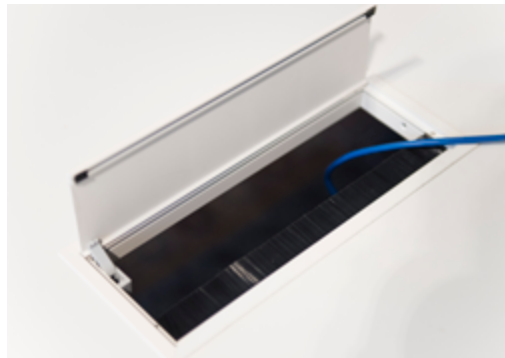

Tabletop HPL

Cable entry cutout optional.
Cable entry cover optional, available in white, black and alu. (not possible for BuzziPicNic Side and Meet depth 80 cm | 31.50")